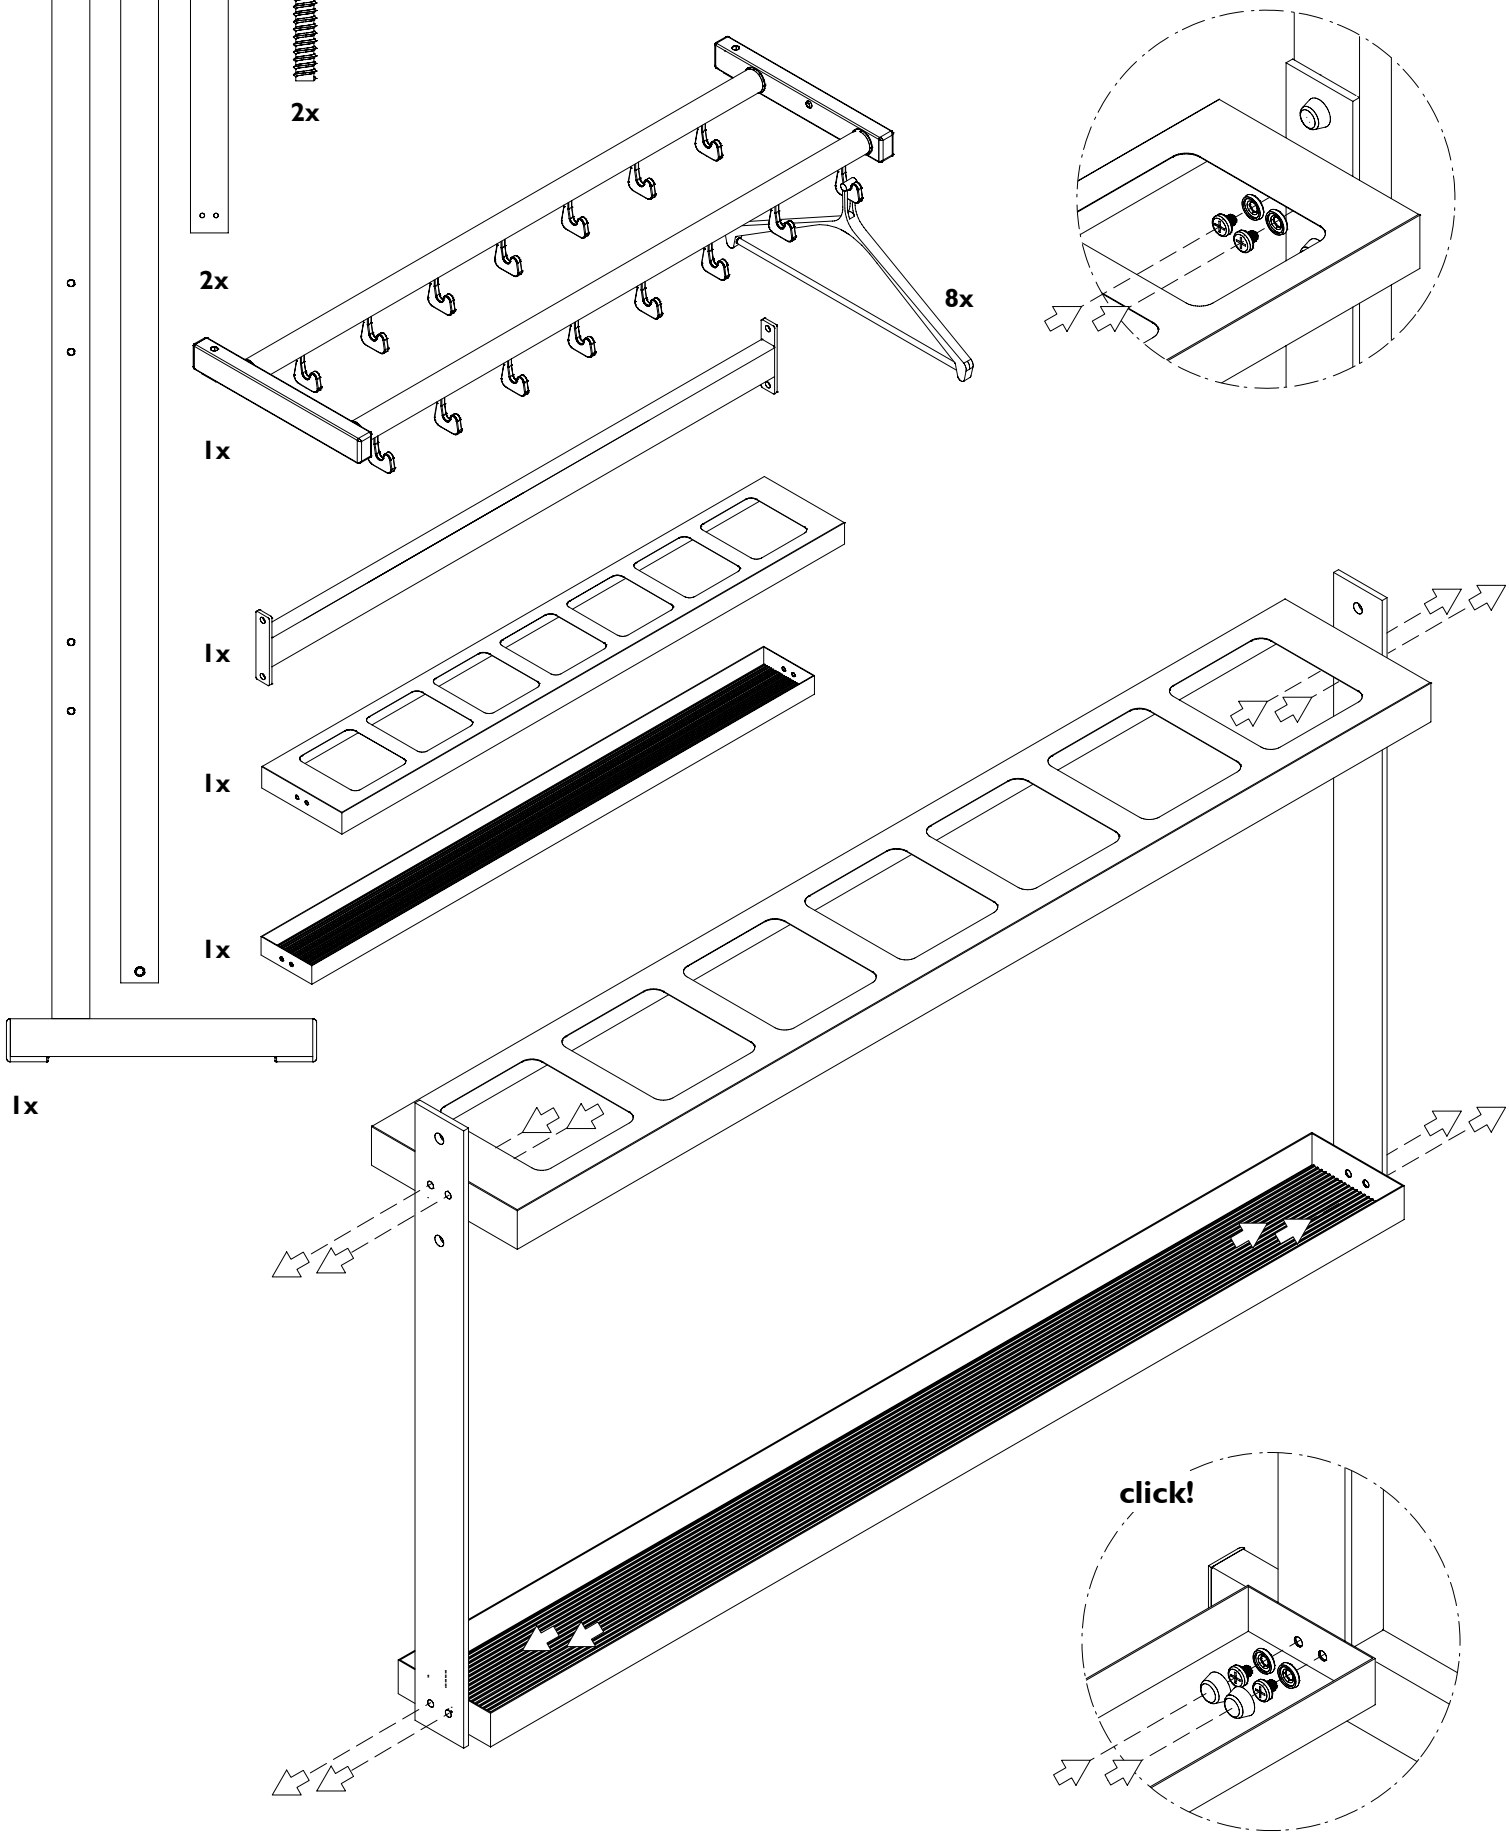

- 1x [Long vertical post]
- 2x [Spring]
- 2x [Bracket]
- 8x [Screw]
- 12x [Cap]
- 8x [Screw]
- 12x [Cap]

*office **aktiv***

MODELL EV2KP