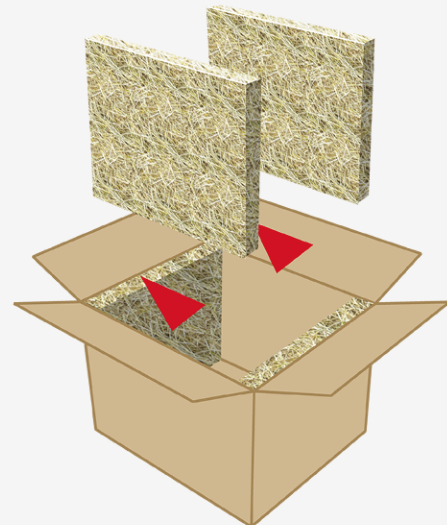

Aufbau/Assembly

Landbox[®] 42 l

Stroh/straw

Lieferumfang/ Items included

- **Karton/Box**
(455mm x 400mm x 355mm)
- **6 x Paneel/Panel**
(350mm x 400mm x 25mm)

1

2

3

Boden/Bottom

4

Deckel/Lid