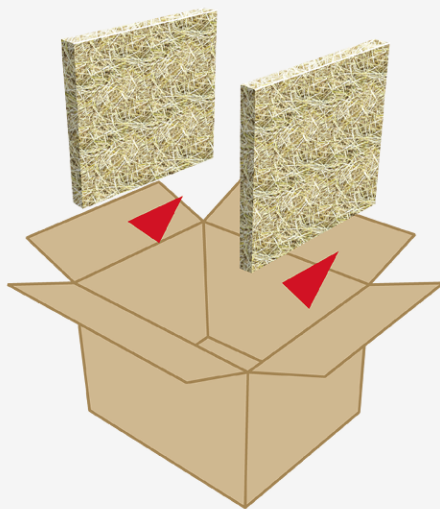

Aufbau/Assembly

Landbox[®] 42 l

Stroh/straw

Lieferumfang/ Items included

- **Karton/Box**
(455mm x 400mm x 355mm)
- **6 x Paneel/Panel**
(350mm x 400mm x 25mm)

1

2

3

Boden/Bottom

4

Deckel/Lid