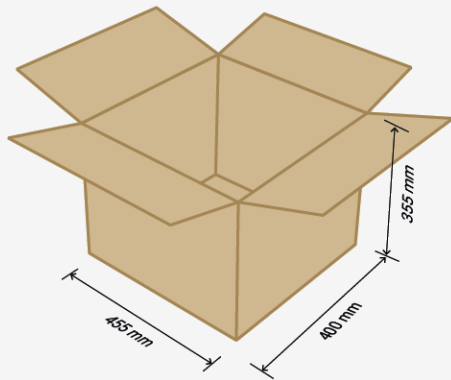

Aufbau/Assembly

Landbox[®] 42 l

Stroh/straw

Lieferumfang/ Items included

- **Karton/Box**
(455mm x 400mm x 355mm)
- **6 x Paneel/Panel**
(350mm x 400mm x 25mm)

1

2

3

Boden/Bottom

4

Deckel/Lid