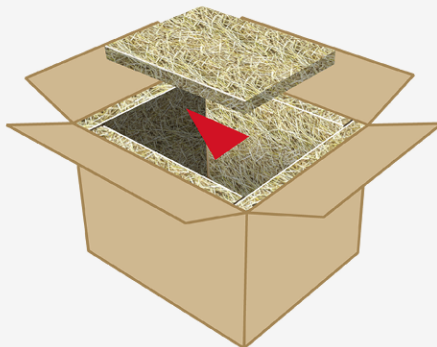

Aufbau/Assembly

Landbox[®] 42 l

Stroh/straw

Lieferumfang/ Items included

- **Karton/Box**
(455mm x 400mm x 355mm)
- **6 x Paneel/Panel**
(350mm x 400mm x 25mm)

1

2

3

Boden/Bottom

4

Deckel/Lid