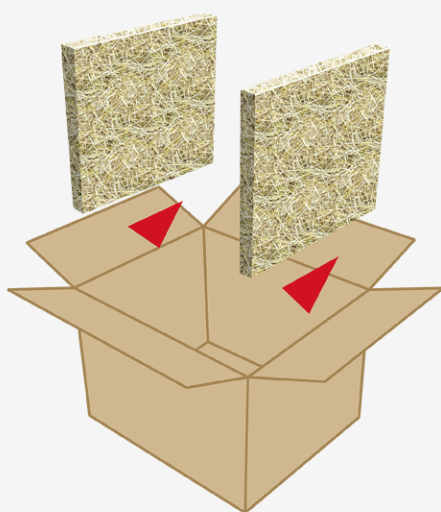

Aufbau/Assembly

Landbox[®] 26 l

Stroh/straw

Lieferumfang/ Items included

- **Karton/Box**
(405mm x 350mm x 305mm)
- **6 x Paneel/Panel**
(350mm x 300mm x 25mm)

1

2

3

Boden/Bottom

4

Deckel/Lid