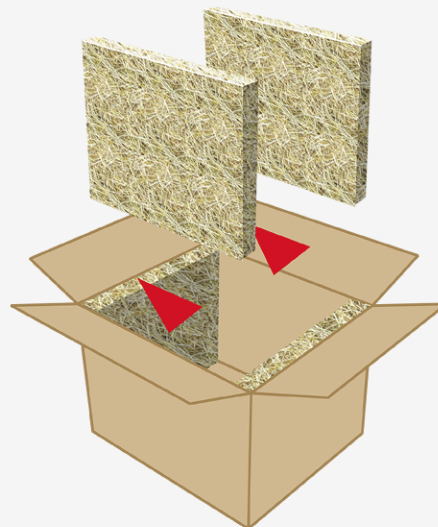

Aufbau/Assembly

Landbox[®] 26 l

Stroh/straw

Lieferumfang/ Items included

- **Karton/Box**
(405mm x 350mm x 305mm)
- **6 x Paneel/Panel**
(350mm x 300mm x 25mm)

1

2

3

Boden/Bottom

4

Deckel/Lid