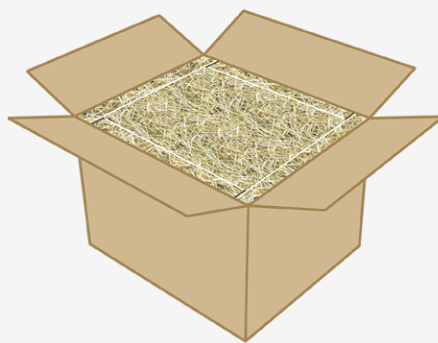

Aufbau/Assembly

Landbox[®] 26 l

Stroh/straw

Lieferumfang/ Items included

- **Karton/Box**
(405mm x 350mm x 305mm)
- **6 x Paneel/Panel**
(350mm x 300mm x 25mm)

1

2

3

Boden/Bottom

4

Deckel/Lid