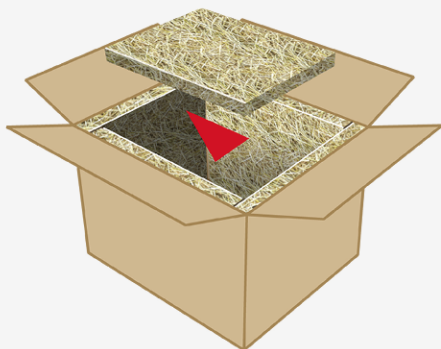

Aufbau/Assembly

Landbox[®] 26 l

Stroh/straw

Lieferumfang/ Items included

- **Karton/Box**
(405mm x 350mm x 305mm)
- **6 x Paneel/Panel**
(350mm x 300mm x 25mm)

1

2

3

Boden/Bottom

4

Deckel/Lid