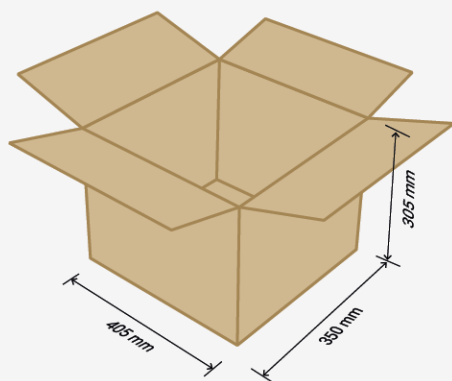

Aufbau/Assembly

Landbox[®] 26 l

Stroh/straw

Lieferumfang/ Items included

- **Karton/Box**
(405mm x 350mm x 305mm)
- **6 x Paneel/Panel**
(350mm x 300mm x 25mm)

1

2

3

Boden/Bottom

4

Deckel/Lid