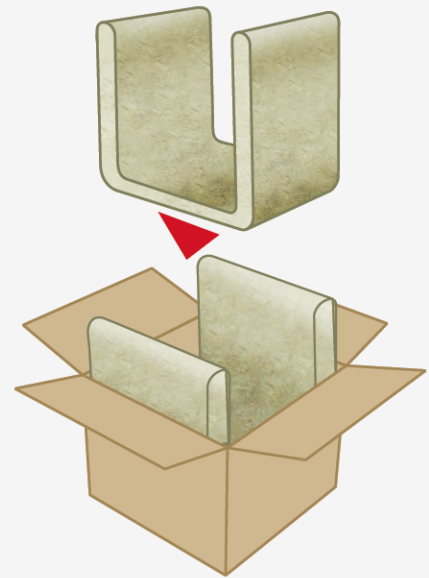

Aufbau/Assembly

Thermobox Hanf Standard
Landbox® 5 l

Hanf/Hemp

Lieferumfang/Items included

- **Karton/ Box**

220mm x 220mm x 100mm

- **2 x Hanfmatten/Hemp pads**

710mm x 250mm x 18mm

1

2

3

4