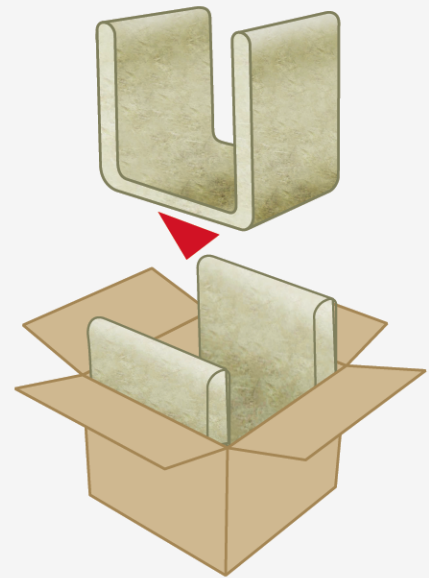

Aufbau/Assembly

Thermobox Hanf Standard
Landbox® 27 l

Hanf/Hemp

Lieferumfang/Items included

- **Karton/ Box**

370mm x 370mm x 200mm

- **2 x Hanfmatten/Hemp pads**

1250mm x 400mm x 18mm

1

2

3

4