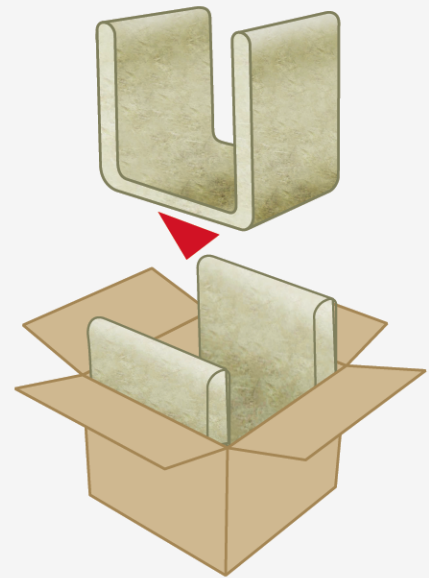

Aufbau/Assembly

Thermobox Hanf Standard
Landbox® 14 l

Hanf/Hemp

Lieferumfang/Items included

- **Karton/ Box**

270mm x 270mm x 200mm

- **2 x Hanfmatten/Hemp pads**

1000mm x 300mm x 18mm

1

2

3

4