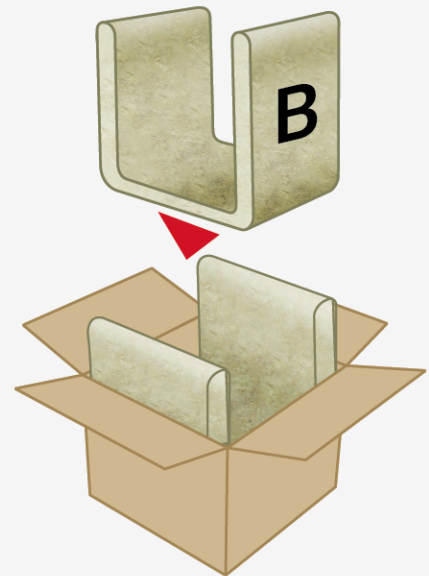

Aufbau/Assembly

Thermobox Hanf Standard
Landbox® 19 l

Hanf/Hemp

Lieferumfang/Items included

•Karton/ Box

370mm x 270mm x 200mm

•2 x Hanfmatten/Hemp pads

A 1000mm x 300mm x 18mm

B 1250mm x 400mm x 18mm

1

2

3

4