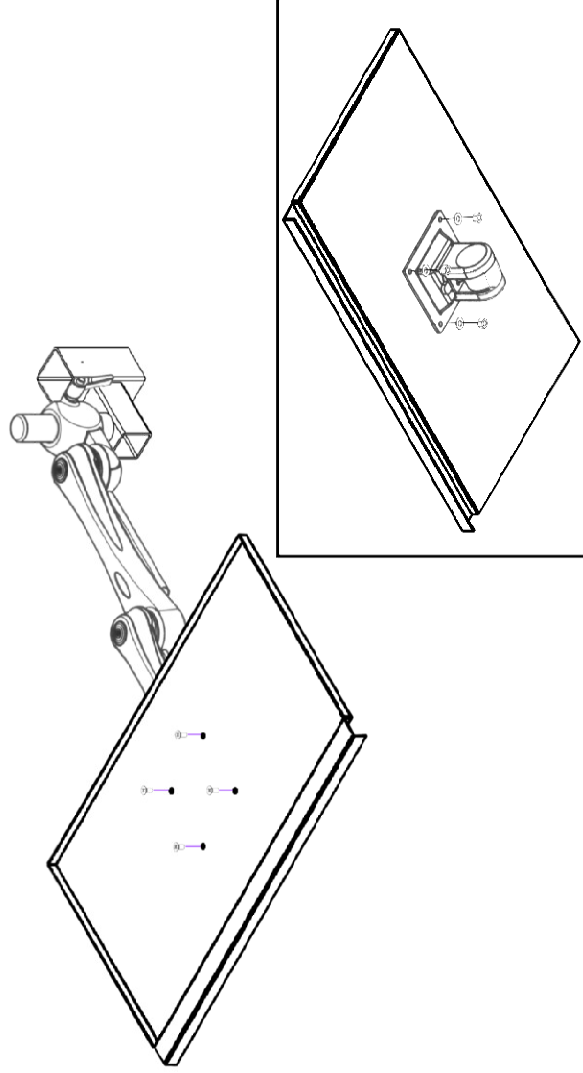

User Manual

LCD Monitor Arm LA-51-1

2005.09

Loading:
8 Kgs
(17.6lbs)

Specification

LCD Monitor Arm LA-51-1

Unit: mm

Range of use angle:

Specification

LCD Monitor Arm LA-51-1

Check-List

LCD Monitor Arm LA-51-1

7	8	9	10	11	12	13	14	X1	X8	X4	X1	X1	X1	X4	X4
															

18	19	Short x1	Long x1
