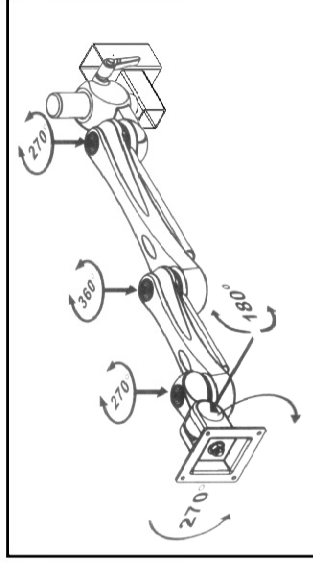

User Manual

LCD Monitor Arm LA-51-1

2005.09

Loading:
8 Kgs
(17.6lbs)

Specification

LCD Monitor Arm LA-51-1

Unit: mm

Range of use angle:

Specification

LCD Monitor Arm LA-51-1

Check-List

LCD Monitor Arm LA-51-1

7	8	9	10	11	12	13	14	X1	X8	X4	X1	X1	X1	X4	X4
															

18	19	Short x1	Long x1
