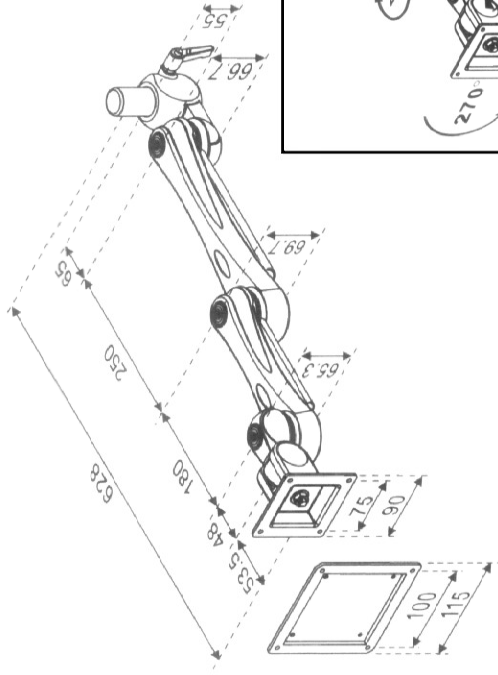

User Manual

LCD Monitor Arm LA-51-1

2005.09

Loading:
8 Kgs
(17.6lbs)

Specification

LCD Monitor Arm LA-51-1

Unit: mm

Range of use angle:

Specification

LCD Monitor Arm LA-51-1

Check-List

LCD Monitor Arm LA-51-1

7	8	9	10	11	12	13	14	X1	X8	X4	X1	X1	X1	X4	X4
															

18	19	Short x1	Long x1
