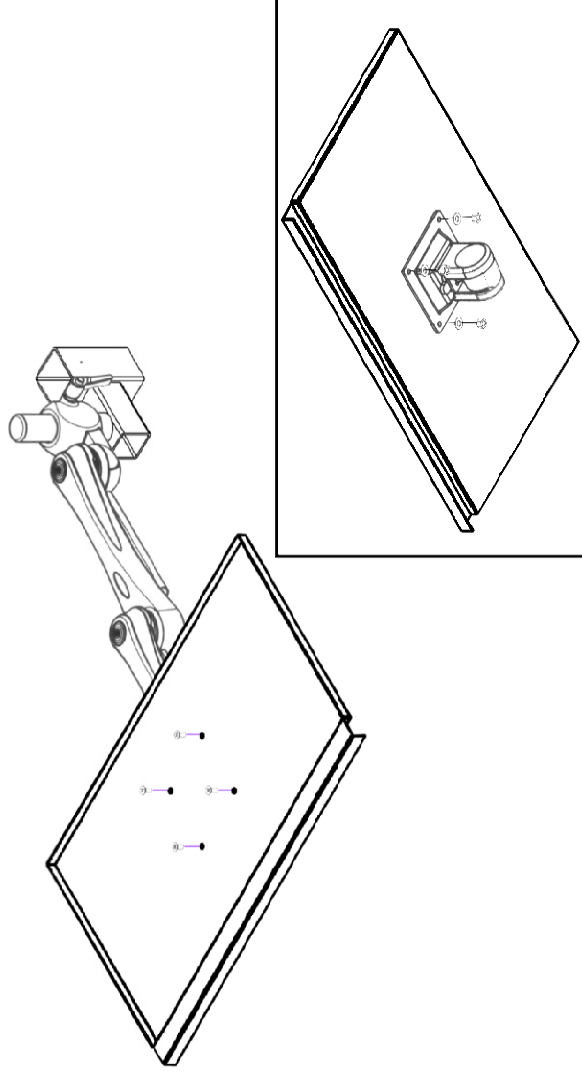

# User Manual

LCD Monitor Arm LA-51-1

2005.09

Loading:  
8 Kgs  
(17.6lbs)

Specification

LCD Monitor Arm LA-51-1

Range of use angle:

Unit: mm

Specification

LCD Monitor Arm LA-51-1

Check-List

LCD Monitor Arm LA-51-1

7	8	9	10	11	12	13	14	X1	X8	X4	X1	X1	X1	X4	X4
