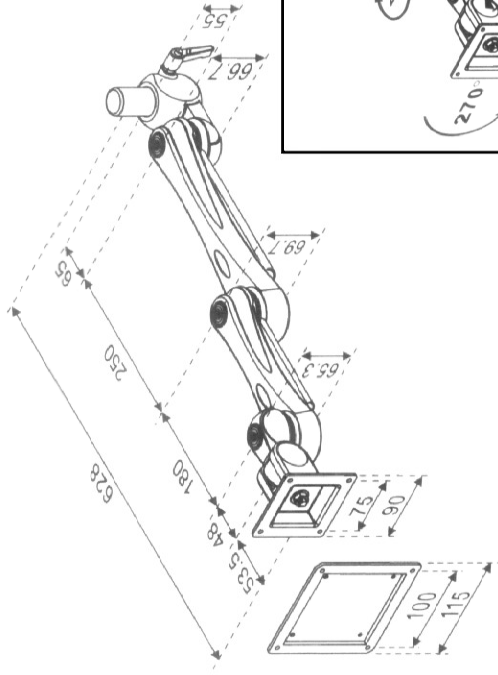

# User Manual

LCD Monitor Arm LA-51-1

2005.09

Loading:  
8 Kgs  
(17.6lbs)

Specification

LCD Monitor Arm LA-51-1

Range of use angle:

Unit: mm

Specification

LCD Monitor Arm LA-51-1

Check-List

LCD Monitor Arm LA-51-1

7	8	9	10	11	12	13	14	X1	X8	X4	X1	X1	X1	X4	X4
