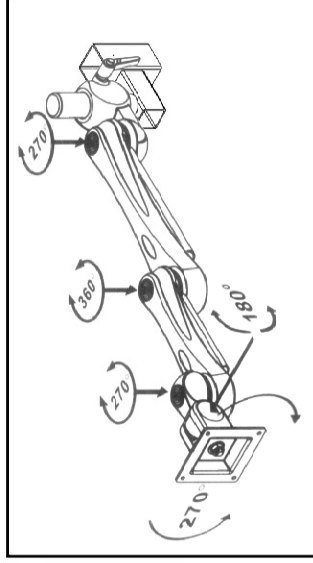

# User Manual

LCD Monitor Arm LA-51-1

2005.09

Loading:  
8 Kgs  
(17.6lbs)

Specification

LCD Monitor Arm LA-51-1

Range of use angle:

Unit: mm

Specification

LCD Monitor Arm LA-51-1

Check-List

LCD Monitor Arm LA-51-1

7	8	9	10	11	12	13	14	X1	X8	X4	X1	X1	X1	X4	X4
