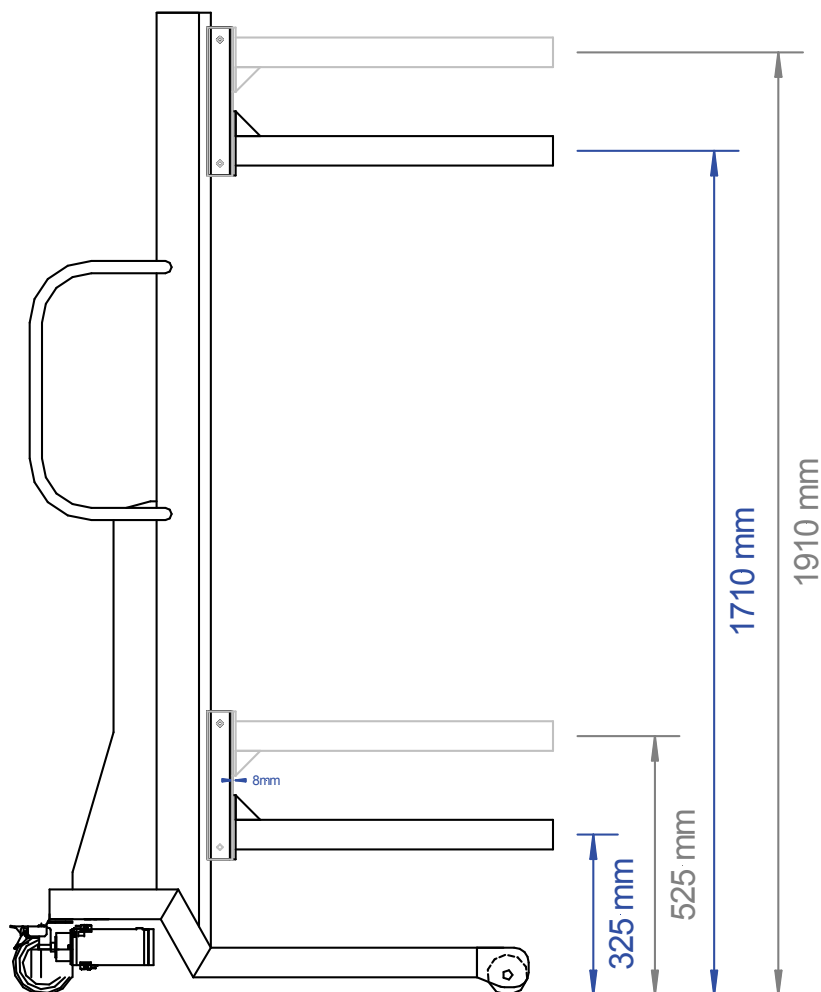

# Art No. FA1100 | SINGLE ARM DATA SHEET

Model	Capacity (kg)	Material	Weight
FA1110	150kg	Inox	15kg
FA1111	300kg	Inox	15kg

Dimensions are based on the standard 2000mm tall lifter

08-08-12