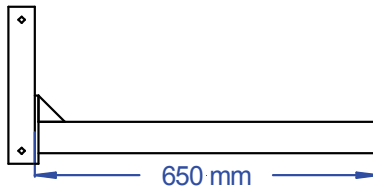

# Art No. FA1100 | SINGLE ARM DATA SHEET

Model	Capacity (kg)	Material	Weight
FA1110	150kg	Inox	15kg
FA1111	300kg	Inox	15kg

Dimensions are based on the standard 2000mm tall lifter

08-08-12