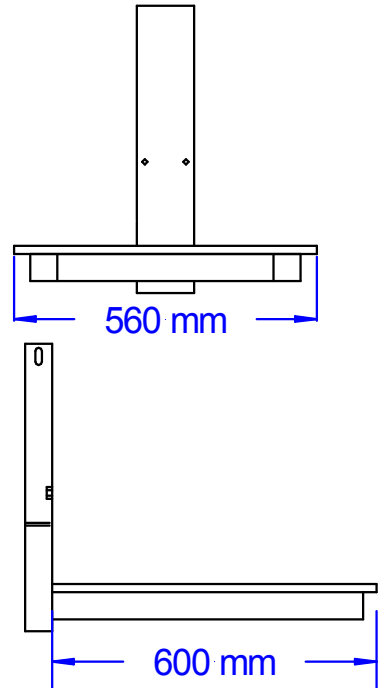

Art No. FA1160 | PLATFORM DATA SHEET

Dimensions are based on the standard 2000mm tall lifter

30 June 11