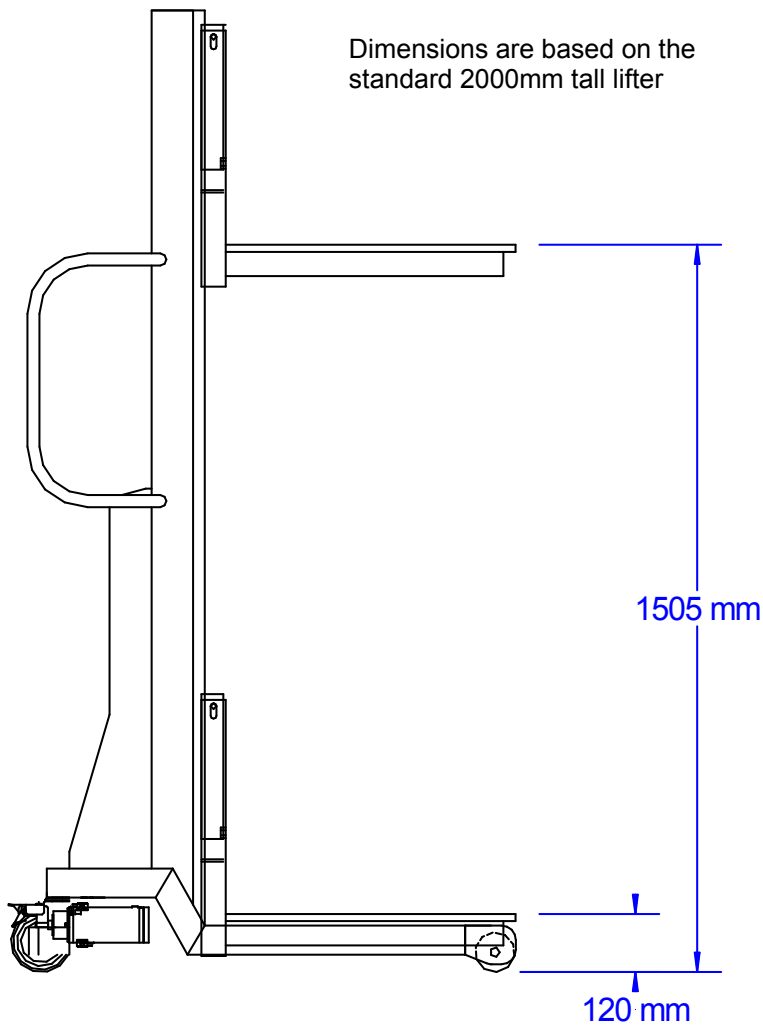

Art No. FA1160 | PLATFORM DATA SHEET

Dimensions are based on the standard 2000mm tall lifter

30 June 11