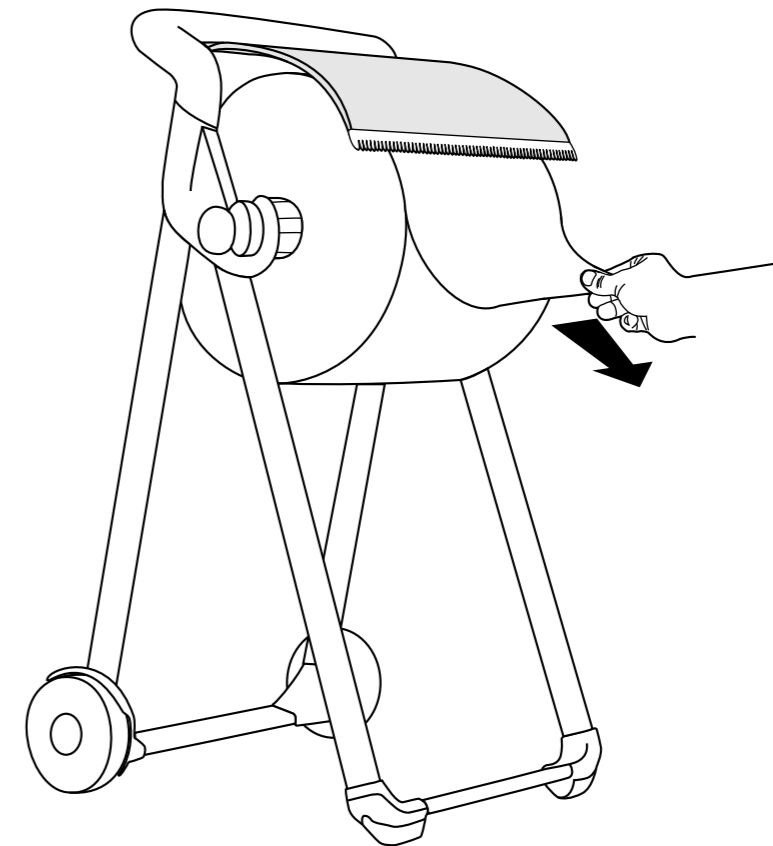

European Community Design Registration RCD 001149447

TORK® Performance

Floor Stand

Wiper / Cloth
Roll / Combi Roll
W1 System

5.

6.

3.

4.