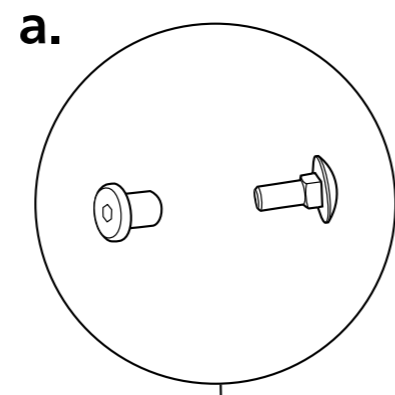

European Community Design Registration RCD 001149447

TORK® Performance

Floor Stand

Wiper / Cloth
Roll / Combi Roll
W1 System

5.

6.

3.

4.

5

1.

2

2.  x2

 x2

1.

2.