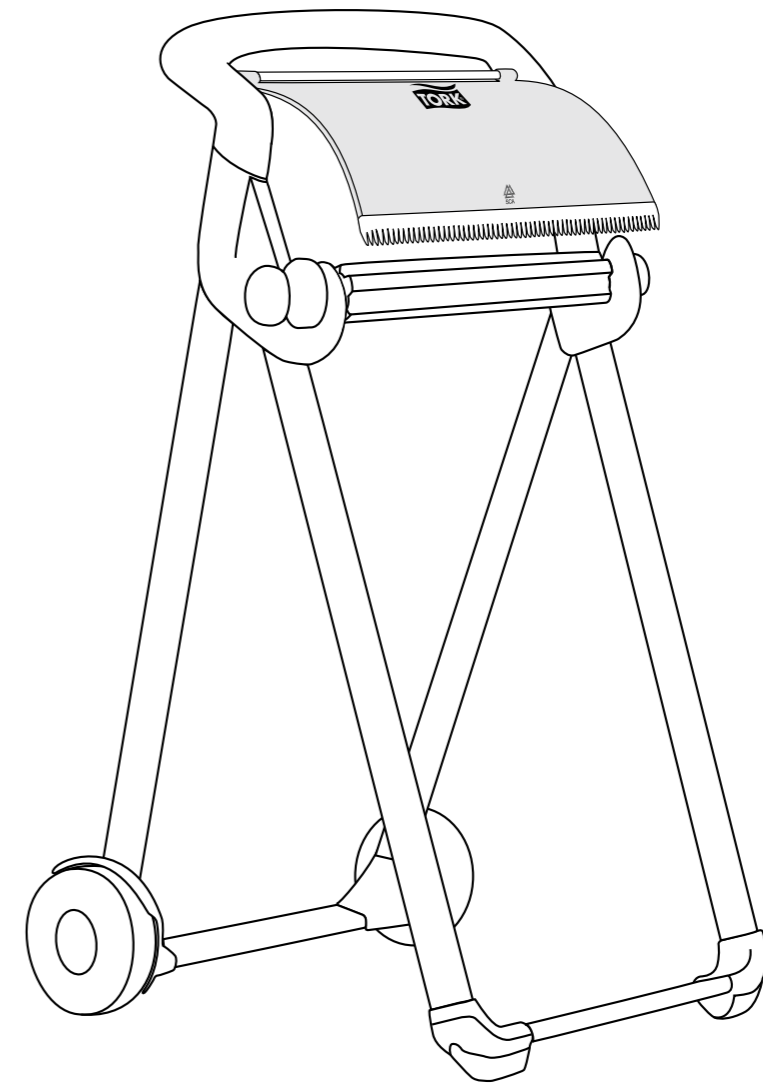

European Community Design Registration RCD 001149447

TORK® Performance

Floor Stand

Wiper / Cloth
Roll / Combi Roll
W1 System

5.

6.

3.

4.