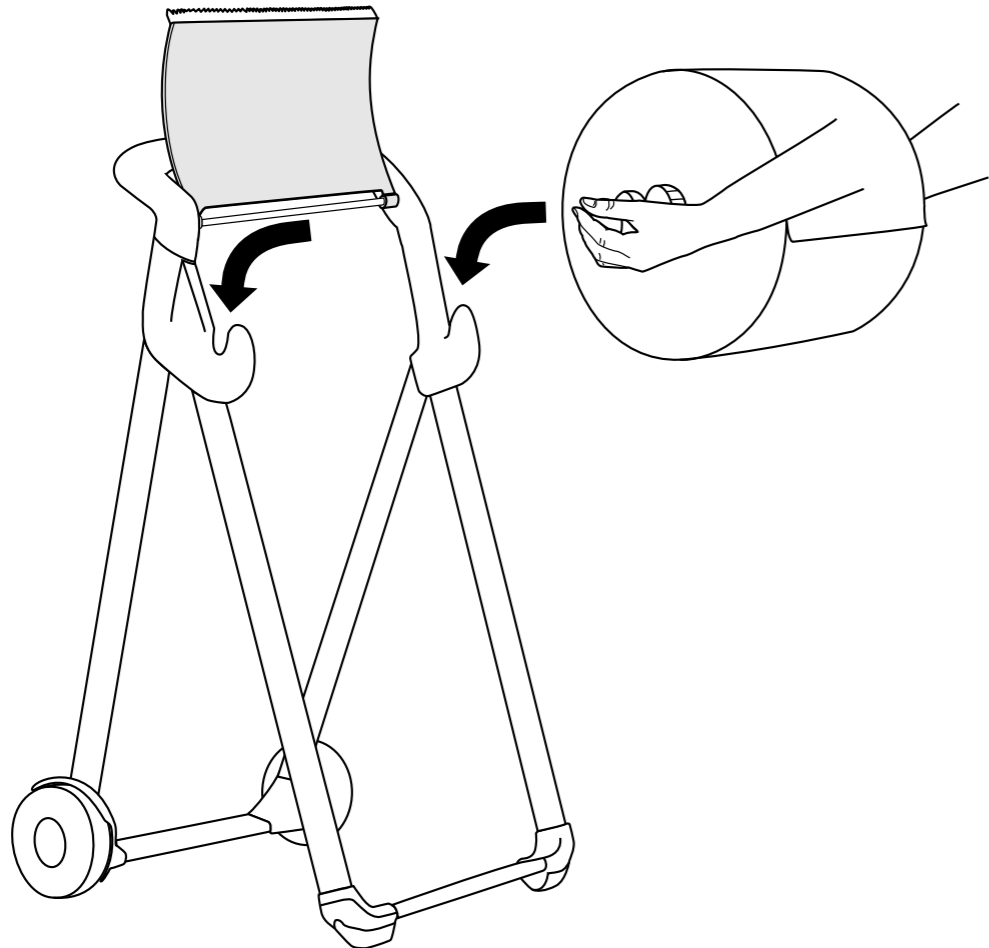

European Community Design Registration RCD 001149447

TORK® Performance

Floor Stand

Wiper / Cloth
Roll / Combi Roll
W1 System

5.

6.

3.

4.