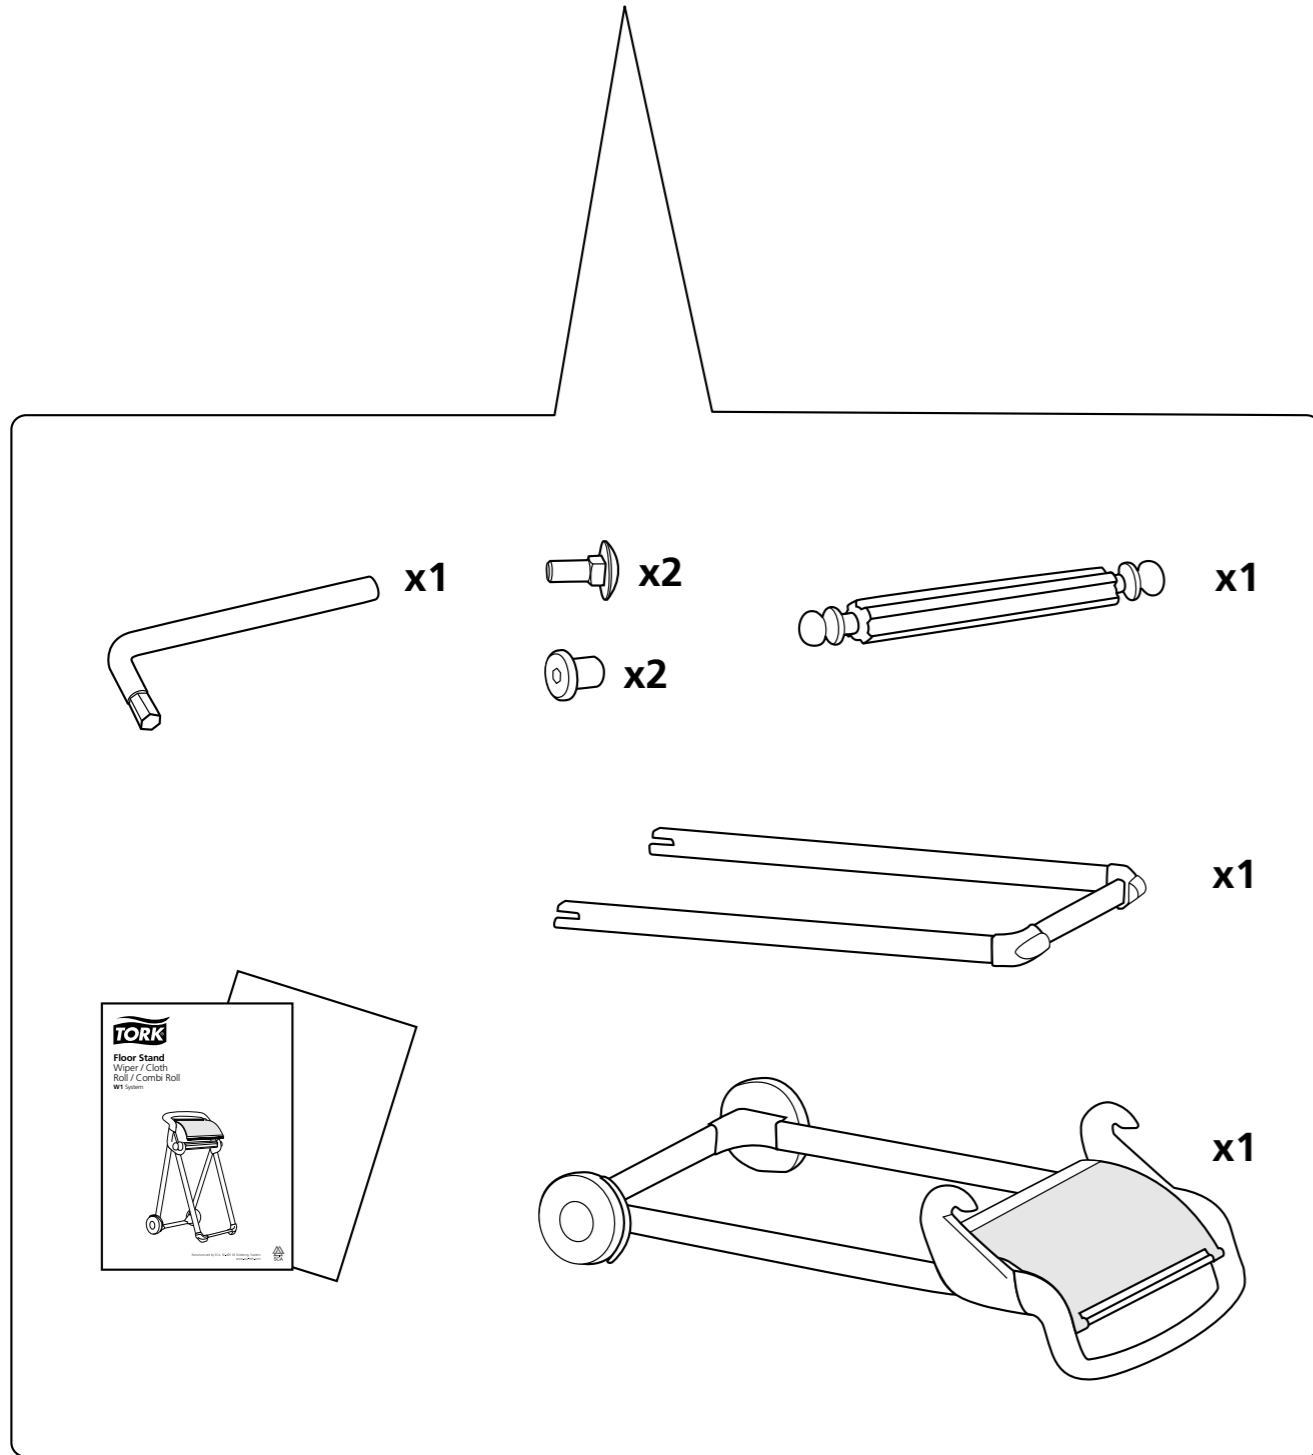

European Community Design Registration RCD 001149447

TORK® Performance

Floor Stand

Wiper / Cloth
Roll / Combi Roll
W1 System

5.

6.

3.

4.