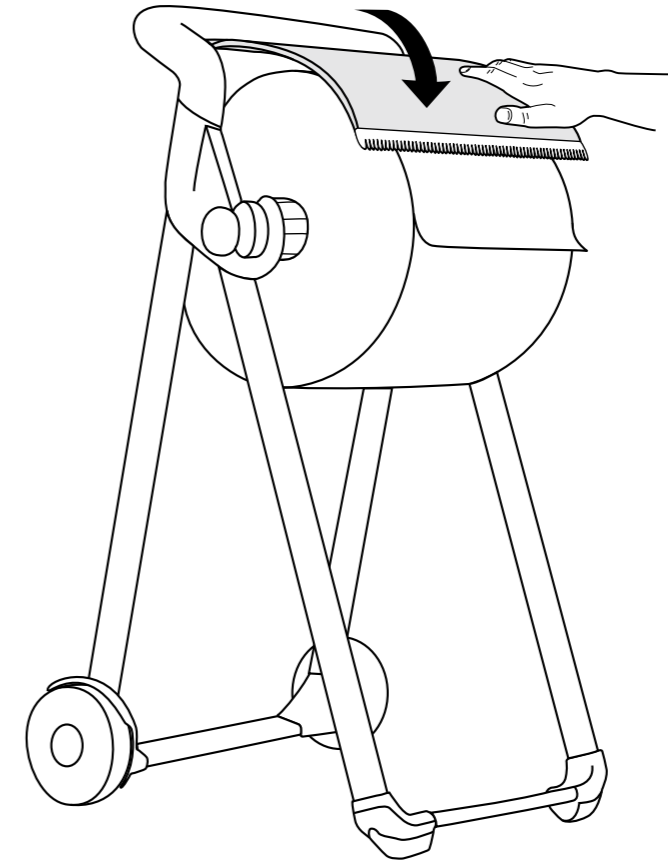

European Community Design Registration RCD 001149447

TORK® Performance

Floor Stand

Wiper / Cloth
Roll / Combi Roll
W1 System

5.

6.

3.

4.