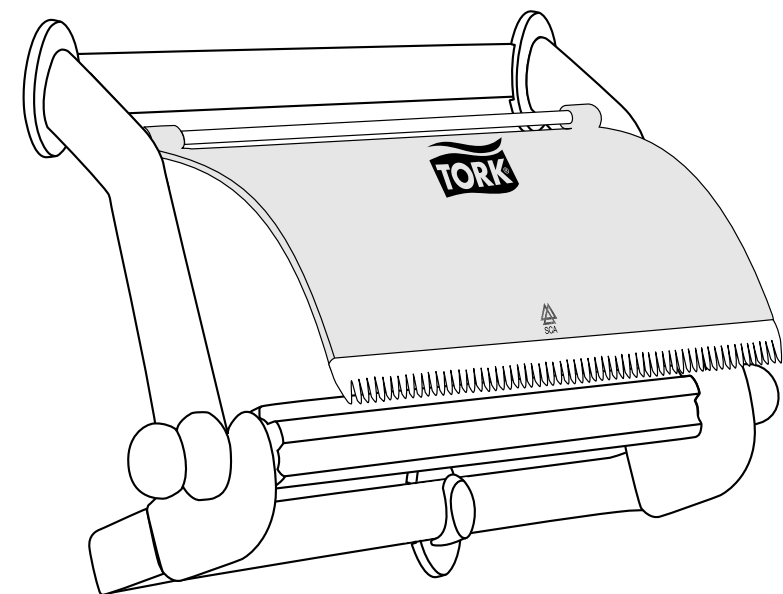

European Community Design Registration RCD 001149447

TORK[®] Performance

Wall Stand

Wiper / Cloth
Roll / Combi Roll
W1 System

3.

4.

5.

1.