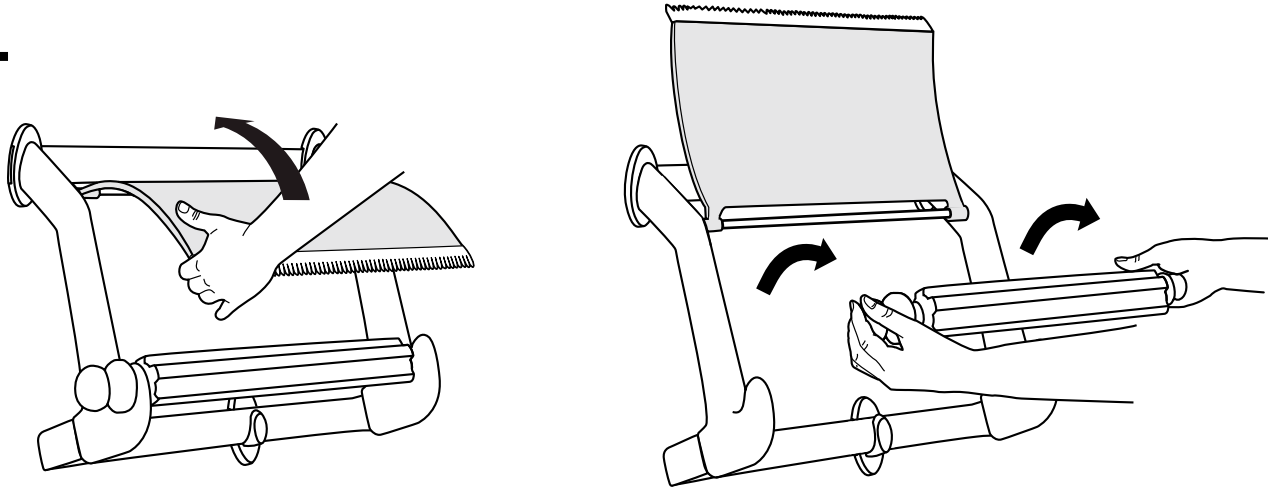

European Community Design Registration RCD 001149447

TORK[®] Performance

Wall Stand

Wiper / Cloth
Roll / Combi Roll
W1 System

3.

4.

5.

1.