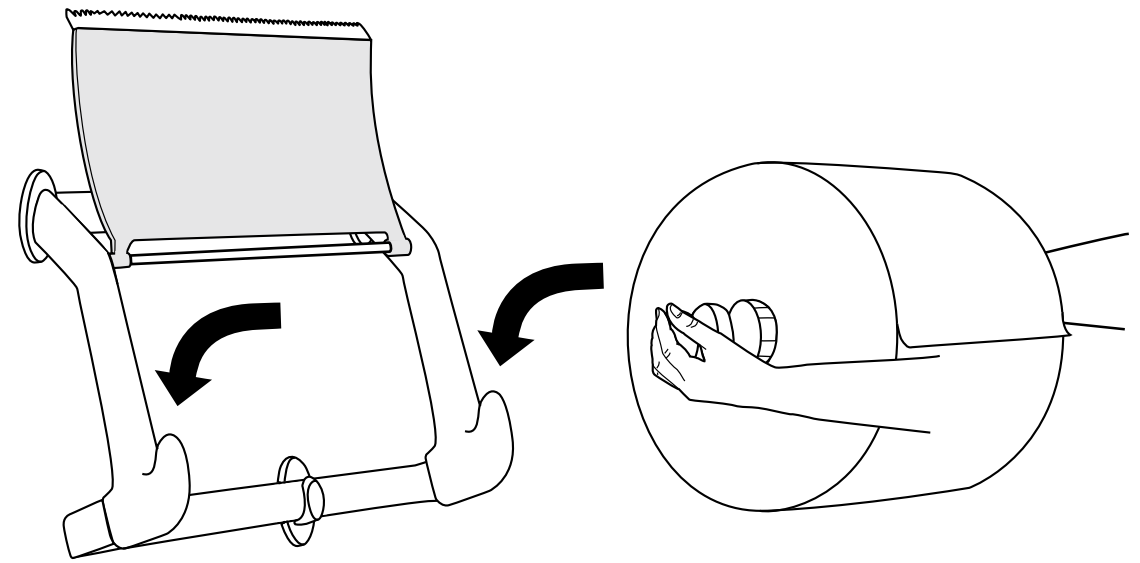

European Community Design Registration RCD 001149447

TORK[®] Performance

Wall Stand

Wiper / Cloth
Roll / Combi Roll
W1 System

3.

4.

5.

1.