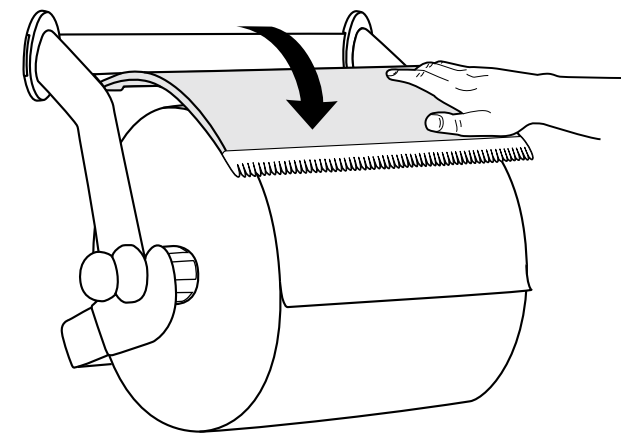

European Community Design Registration RCD 001149447

TORK[®] Performance

Wall Stand

Wiper / Cloth
Roll / Combi Roll
W1 System

3.

4.

5.

1.