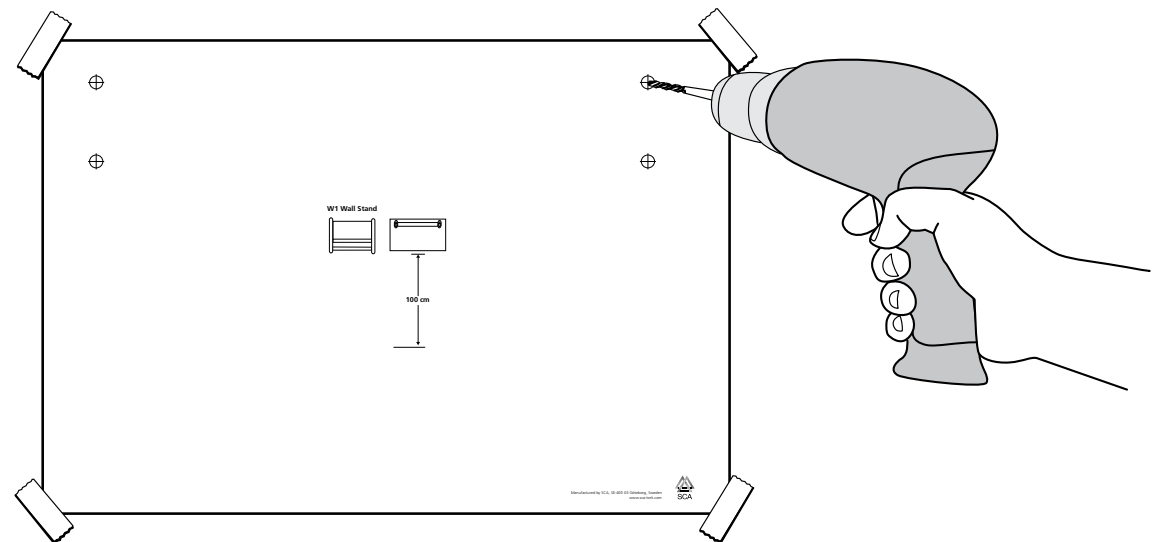

European Community Design Registration RCD 001149447

TORK[®] Performance

Wall Stand

Wiper / Cloth
Roll / Combi Roll
W1 System

3.

4.

5.

1.

2.

1.

2.

1.

2.

3.

4.

5.