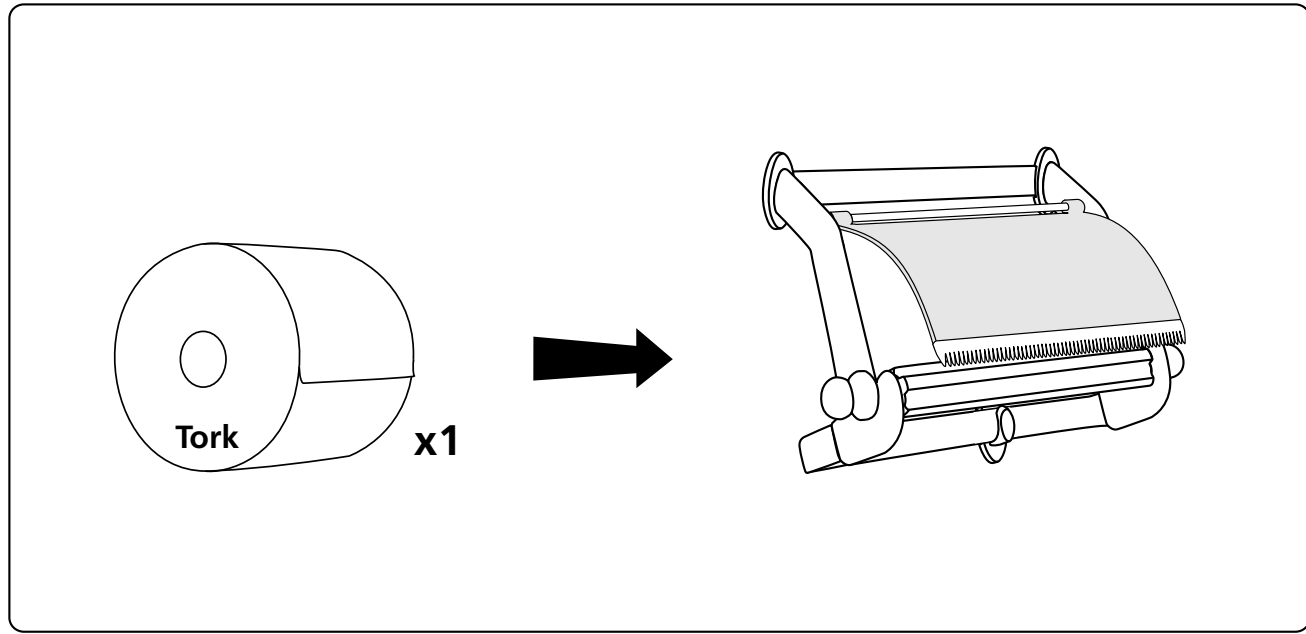

European Community Design Registration RCD 001149447

TORK[®] Performance

Wall Stand

Wiper / Cloth
Roll / Combi Roll
W1 System

3.

4.

5.

1.