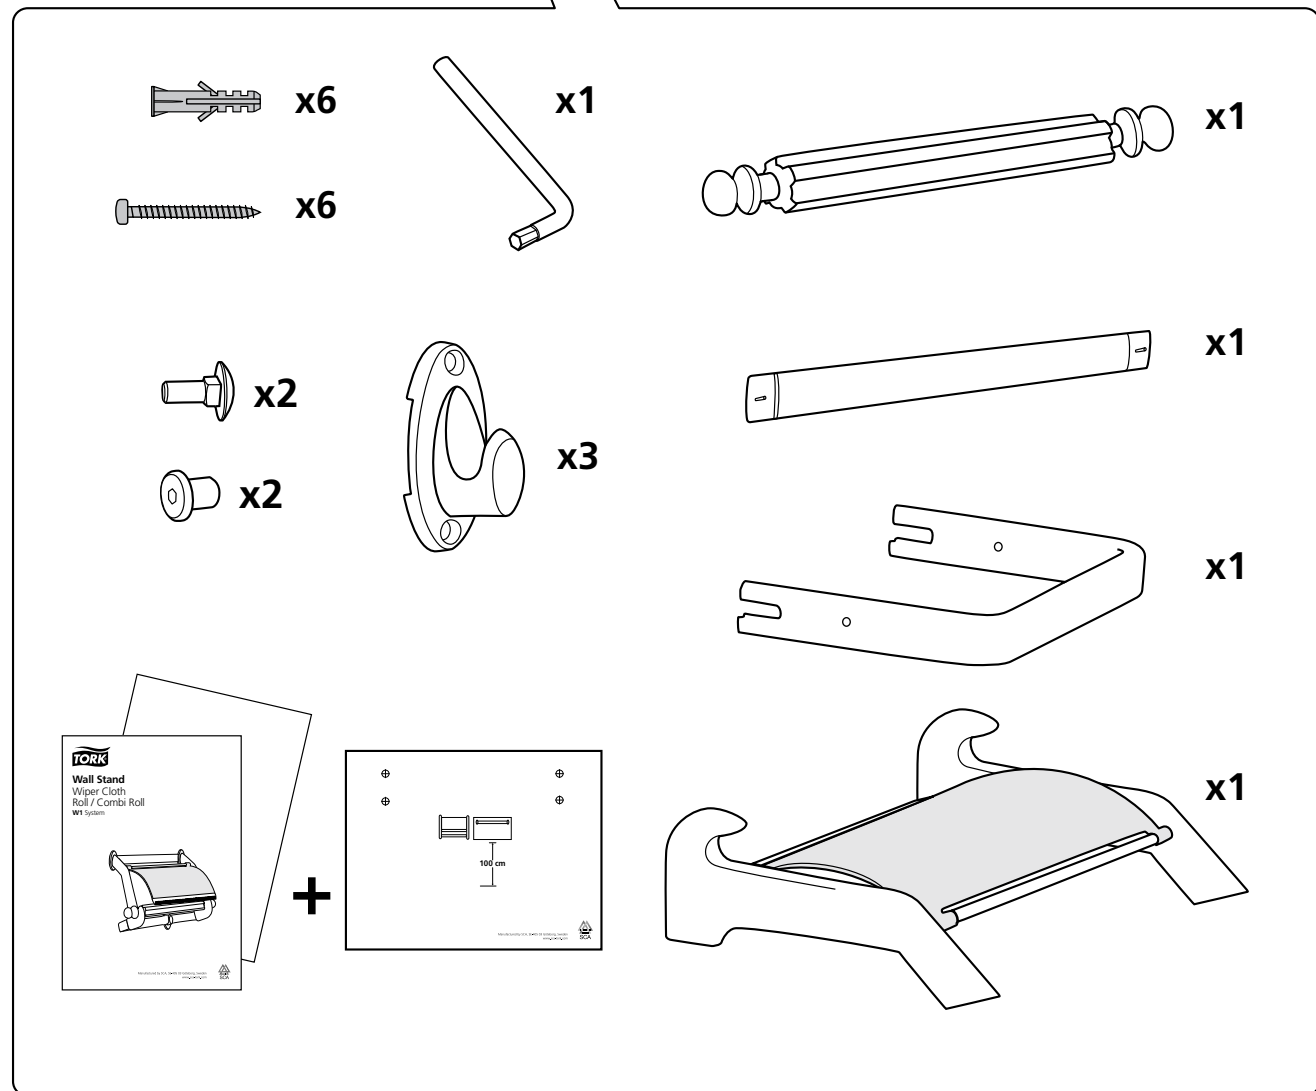

European Community Design Registration RCD 001149447

TORK[®] Performance

Wall Stand

Wiper / Cloth
Roll / Combi Roll
W1 System

3.

4.

5.

1.

2.

1.

2.

1.

2.

3.

4.

5.