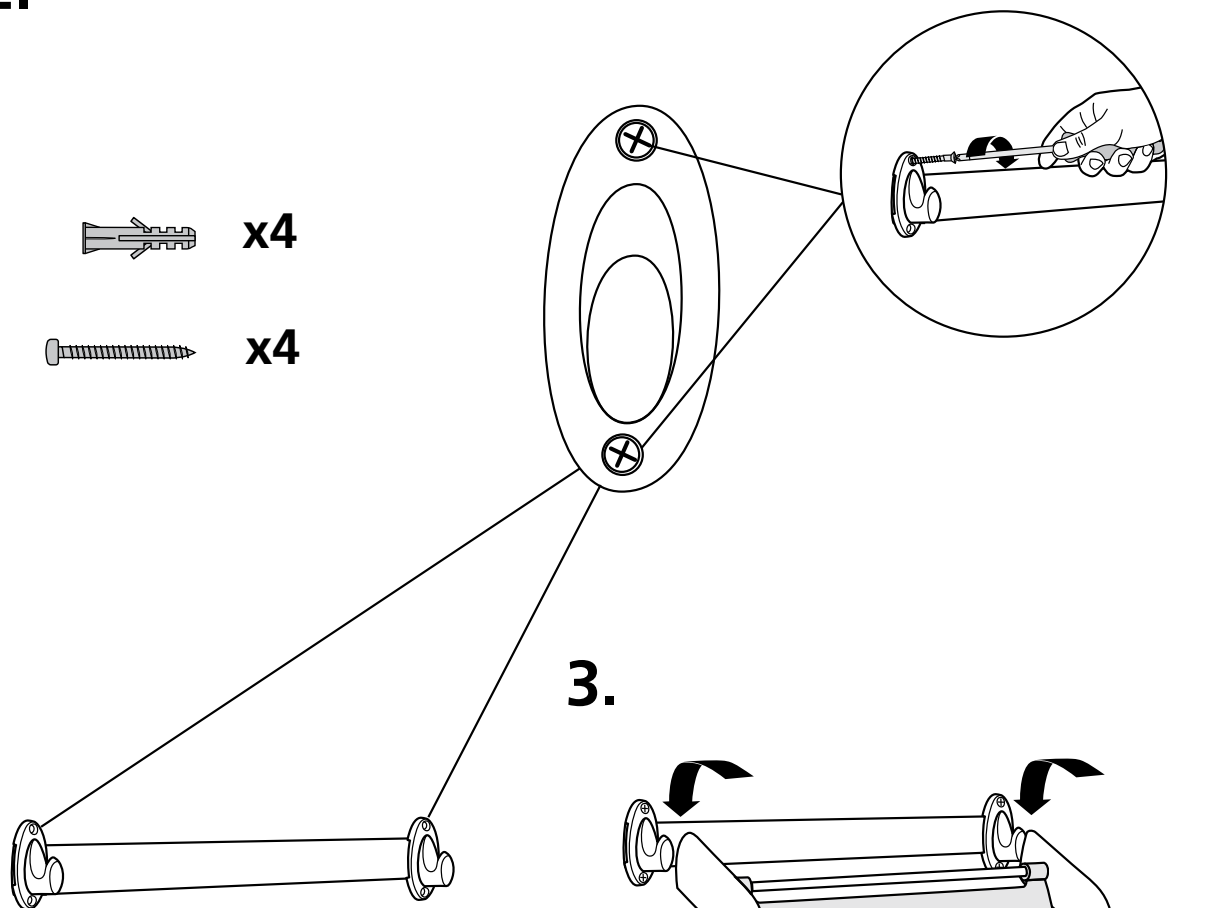

European Community Design Registration RCD 001149447

TORK[®] Performance

Wall Stand

Wiper / Cloth
Roll / Combi Roll
W1 System

3.

4.

5.

1.

2.

1.

2.

1.

2.

3.

4.

5.