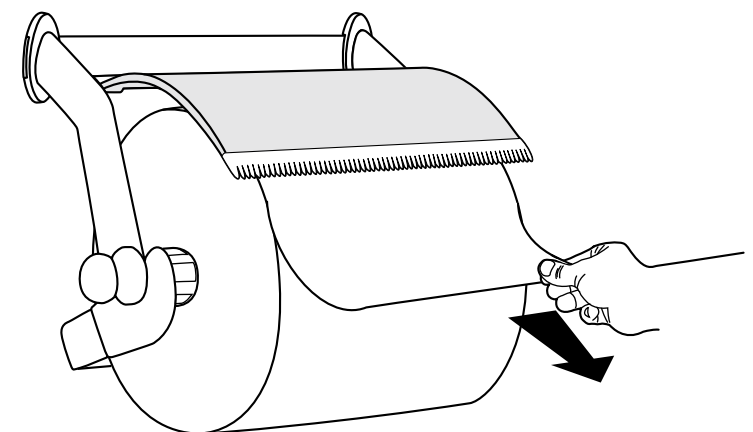

European Community Design Registration RCD 001149447

TORK[®] Performance

Wall Stand

Wiper / Cloth
Roll / Combi Roll
W1 System

3.

4.

5.

1.