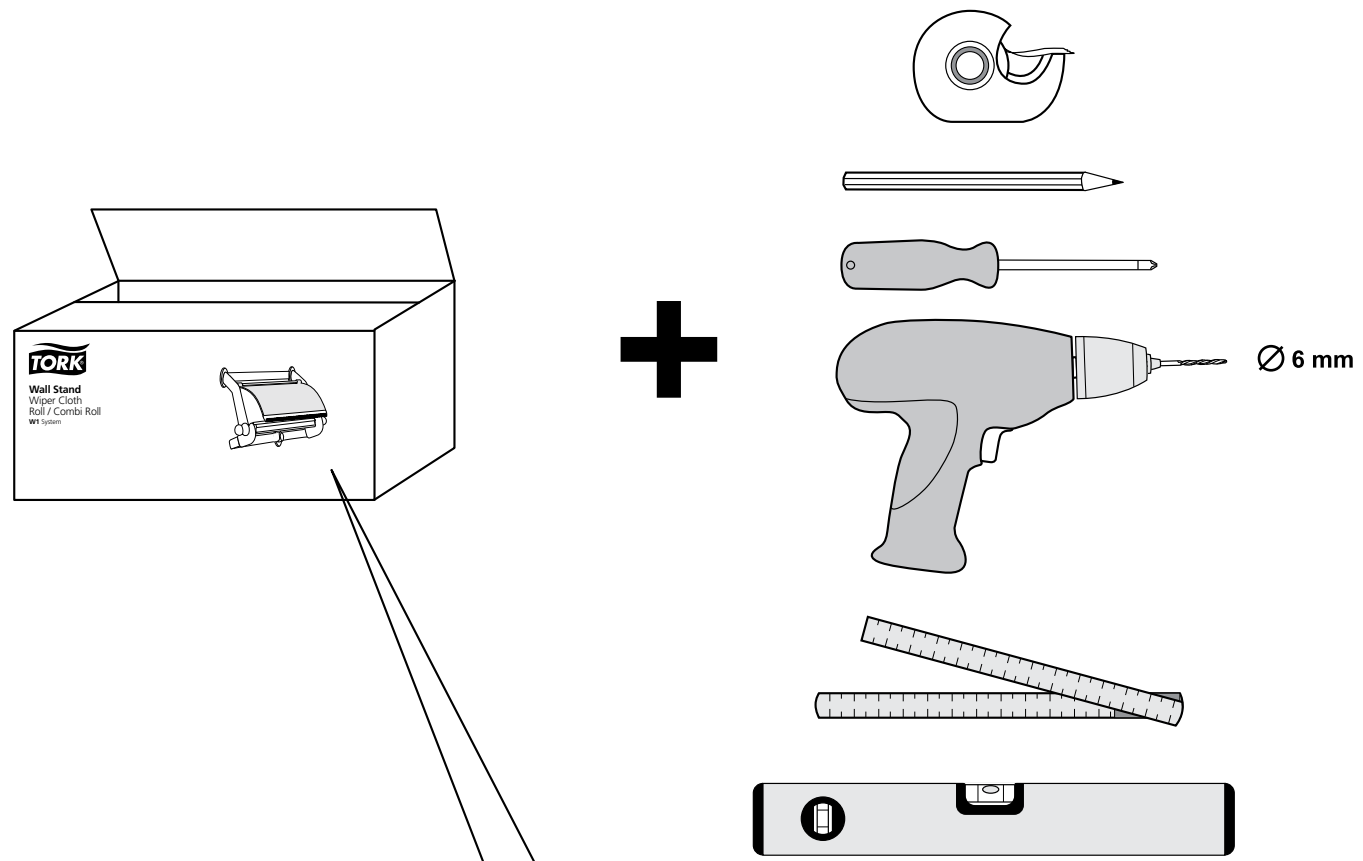

European Community Design Registration RCD 001149447

TORK[®] Performance

Wall Stand

Wiper / Cloth
Roll / Combi Roll
W1 System

3.

4.

5.

1.