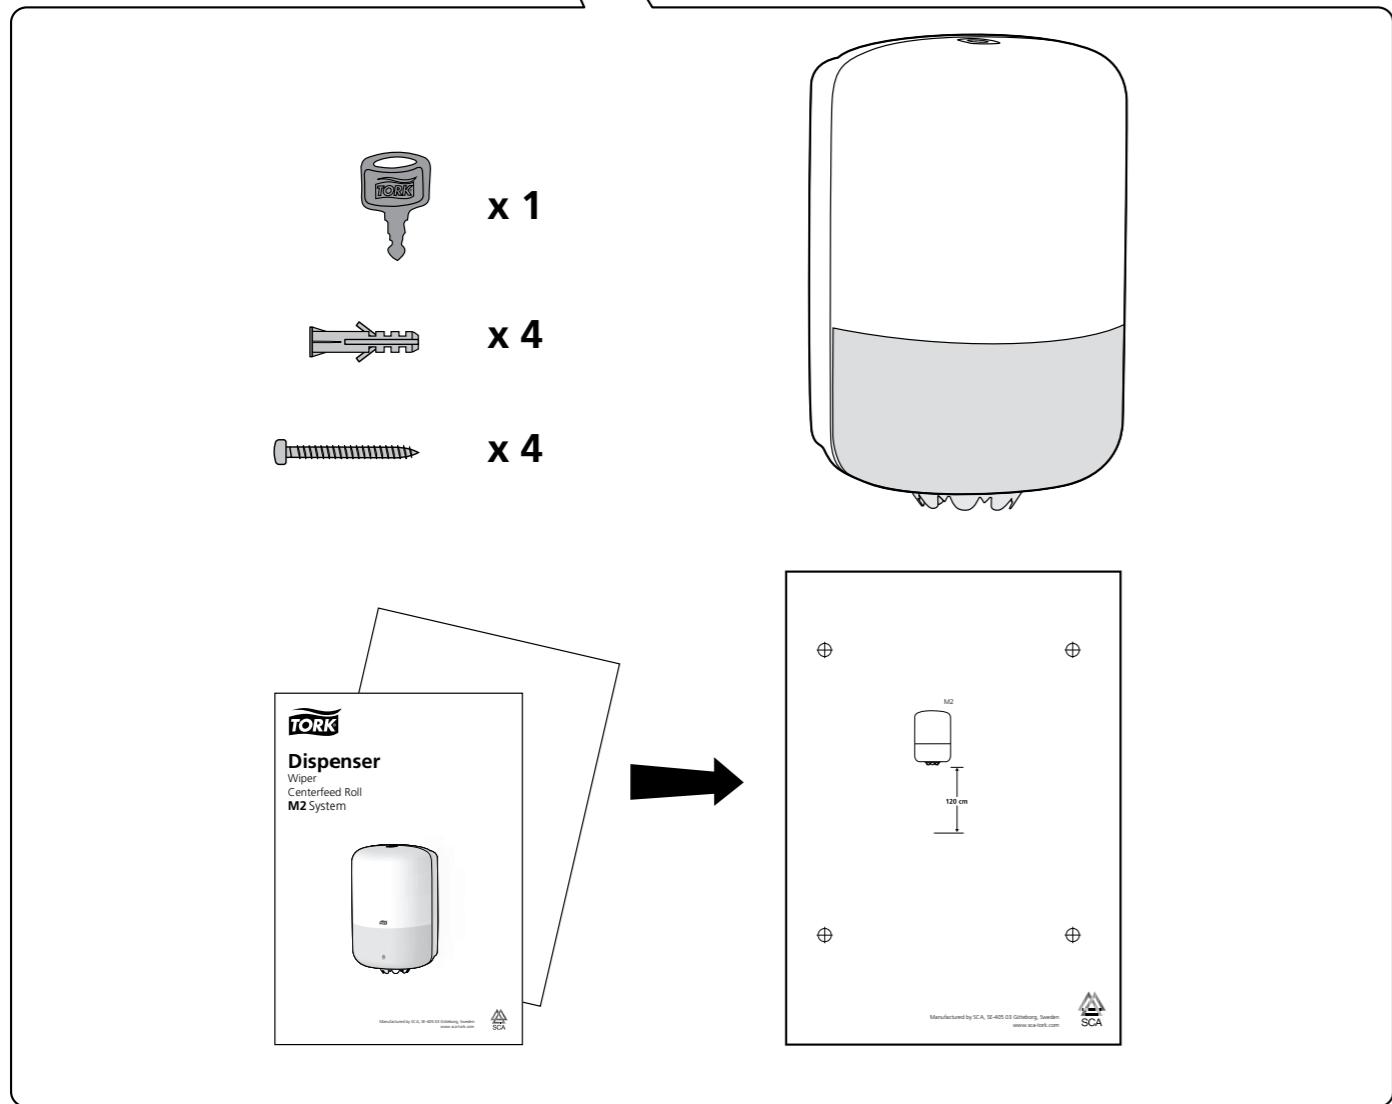

# Dispenser

Wiper  
Centerfeed Roll  
**M2** System

3.

4.

5.

1.

2.

3.

-  x 4
-  x 4

4.

1.

2.

M2

110 cm