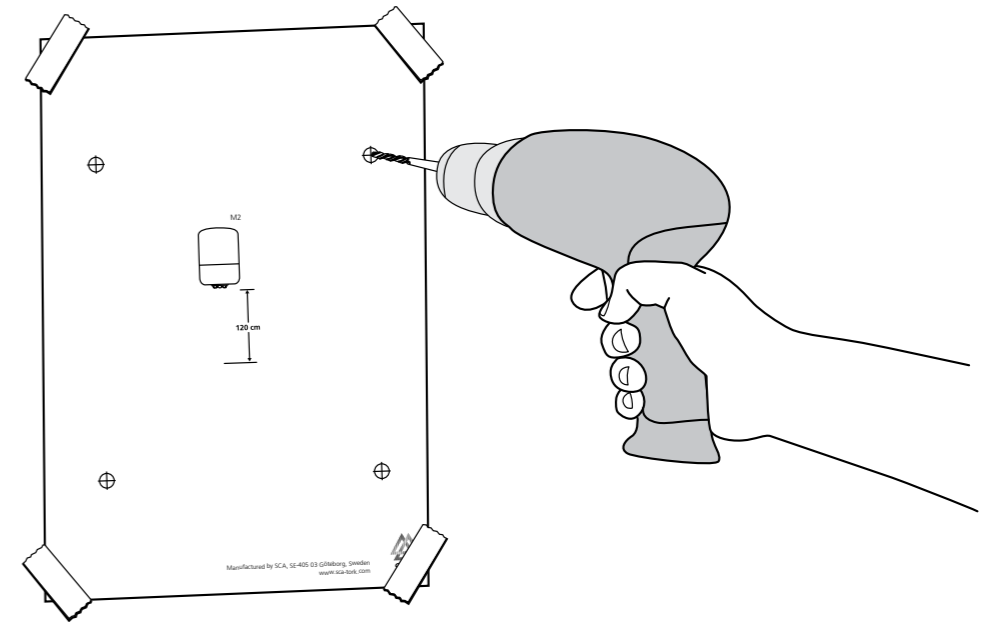

# Dispenser

Wiper  
Centerfeed Roll  
**M2** System

3.

4.

5.

1.

2.

3.

-  x 4
-  x 4

4.

1.

2.

M2

110 cm