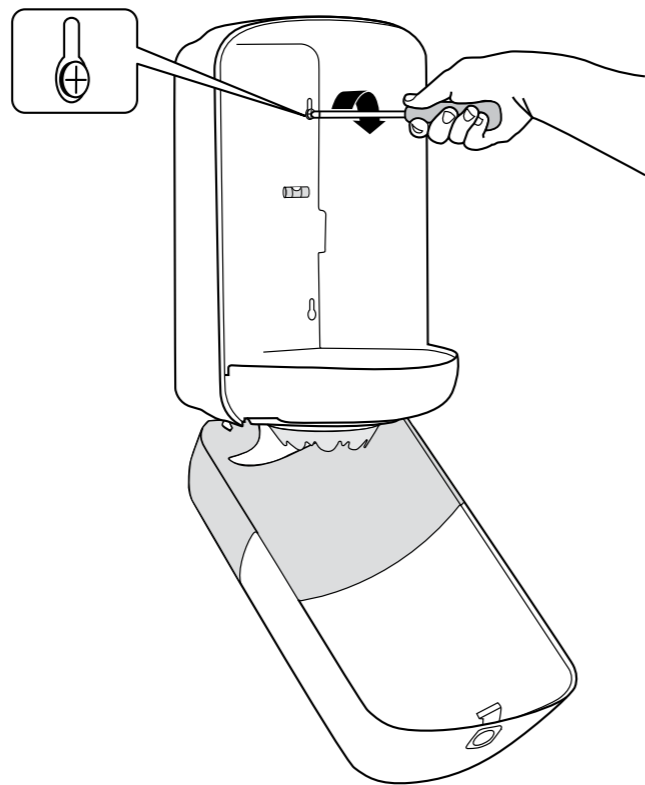

# Dispenser

Wiper  
Centerfeed Roll  
**M2** System

3.

4.

5.

1.

2.

3.

-  x 4
-  x 4

4.

1.

2.

M2

110 cm