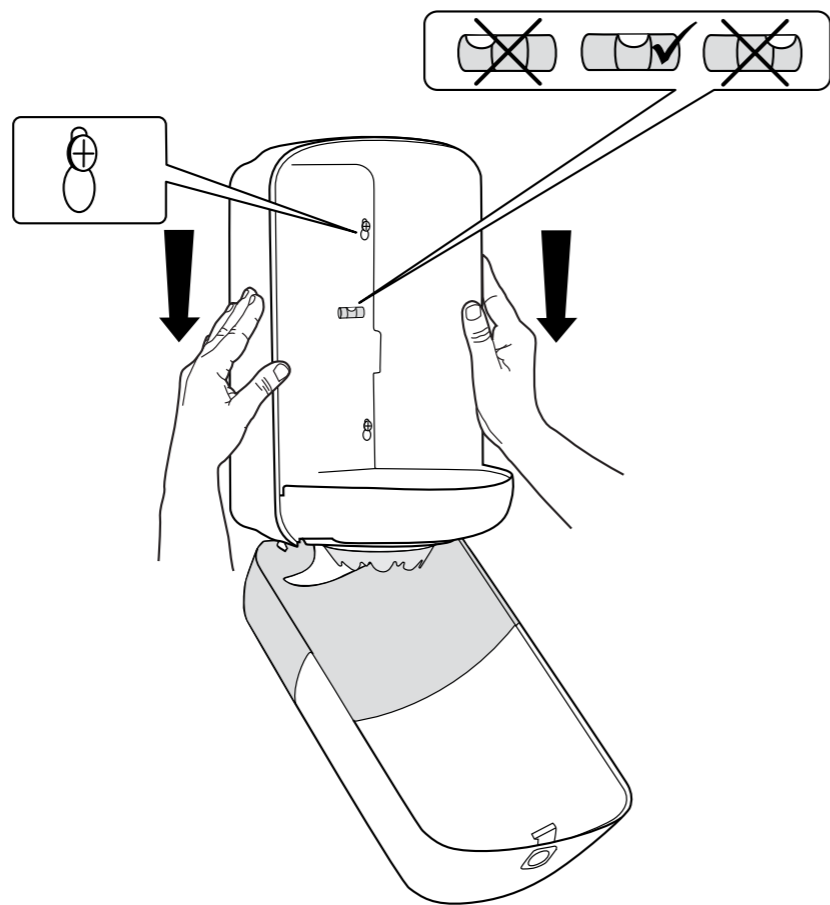

# Dispenser

Wiper  
Centerfeed Roll  
**M2** System

3.

4.

5.

1.

2.

3.

-  x 4
-  x 4

4.

1.

2.

M2

110 cm