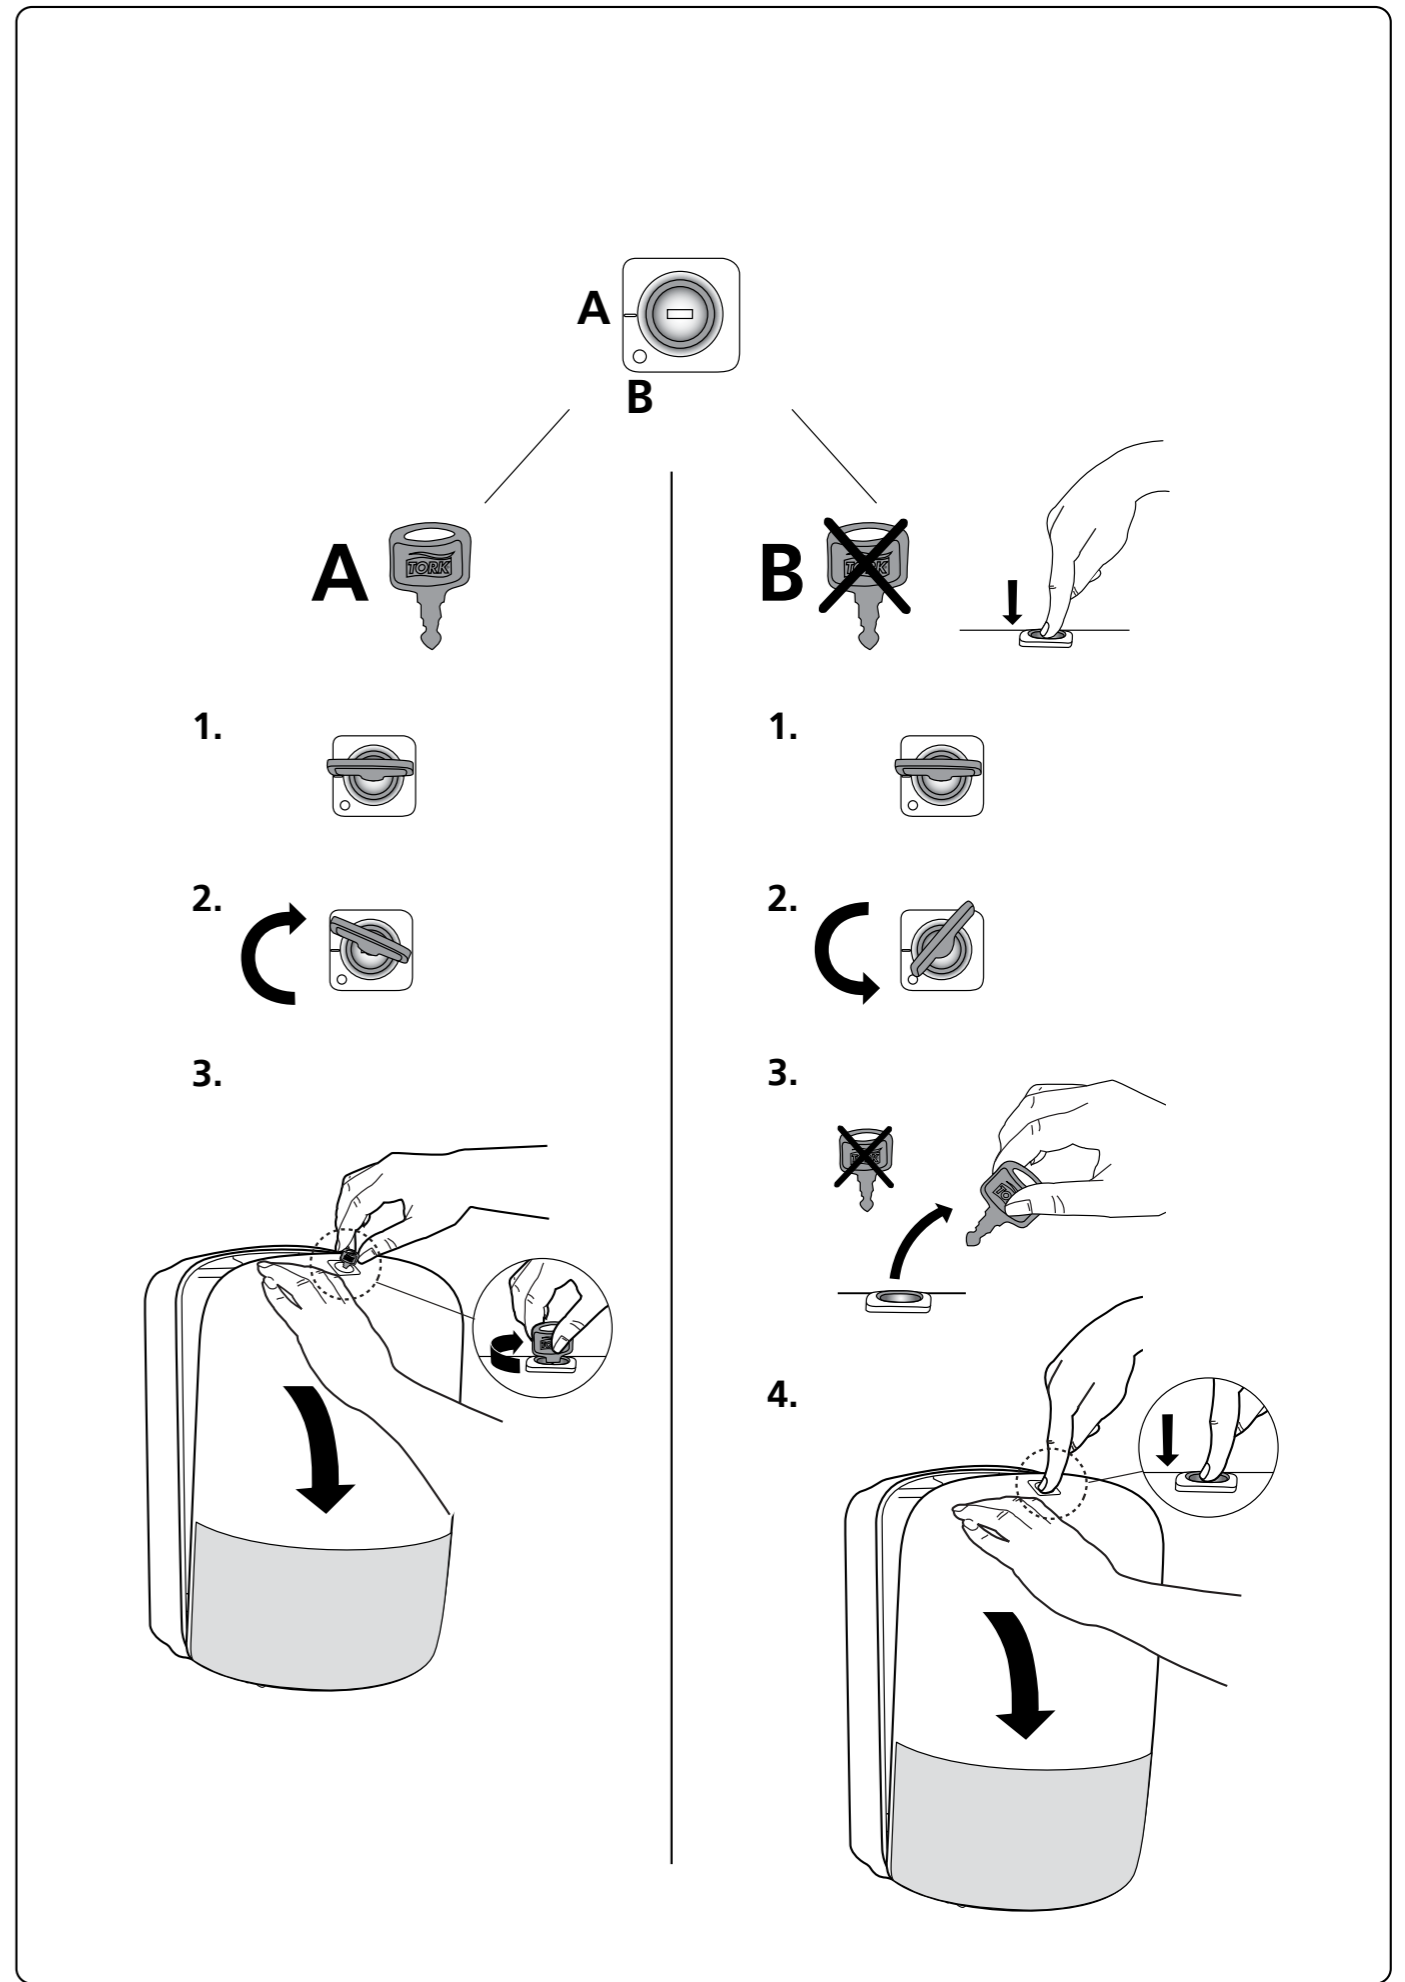

# Dispenser

Wiper  
Centerfeed Roll  
**M2** System

3.

4.

5.

1.

2.

3.

-  x 4
-  x 4

4.

1.

2.

M2

110 cm