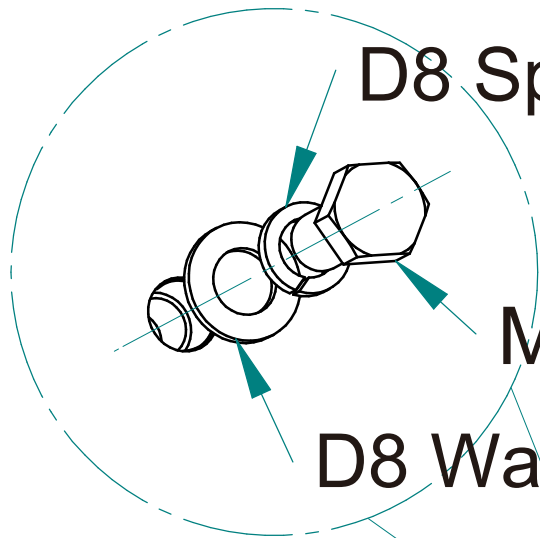

# STORAGE ASSEMBLY INSTRUCTIONS

1.

2.

3.

4.

D8 Spring washer/Federring/Rondelle-ressort

M8X16

D8 Washer/Scheibe/Rondelle