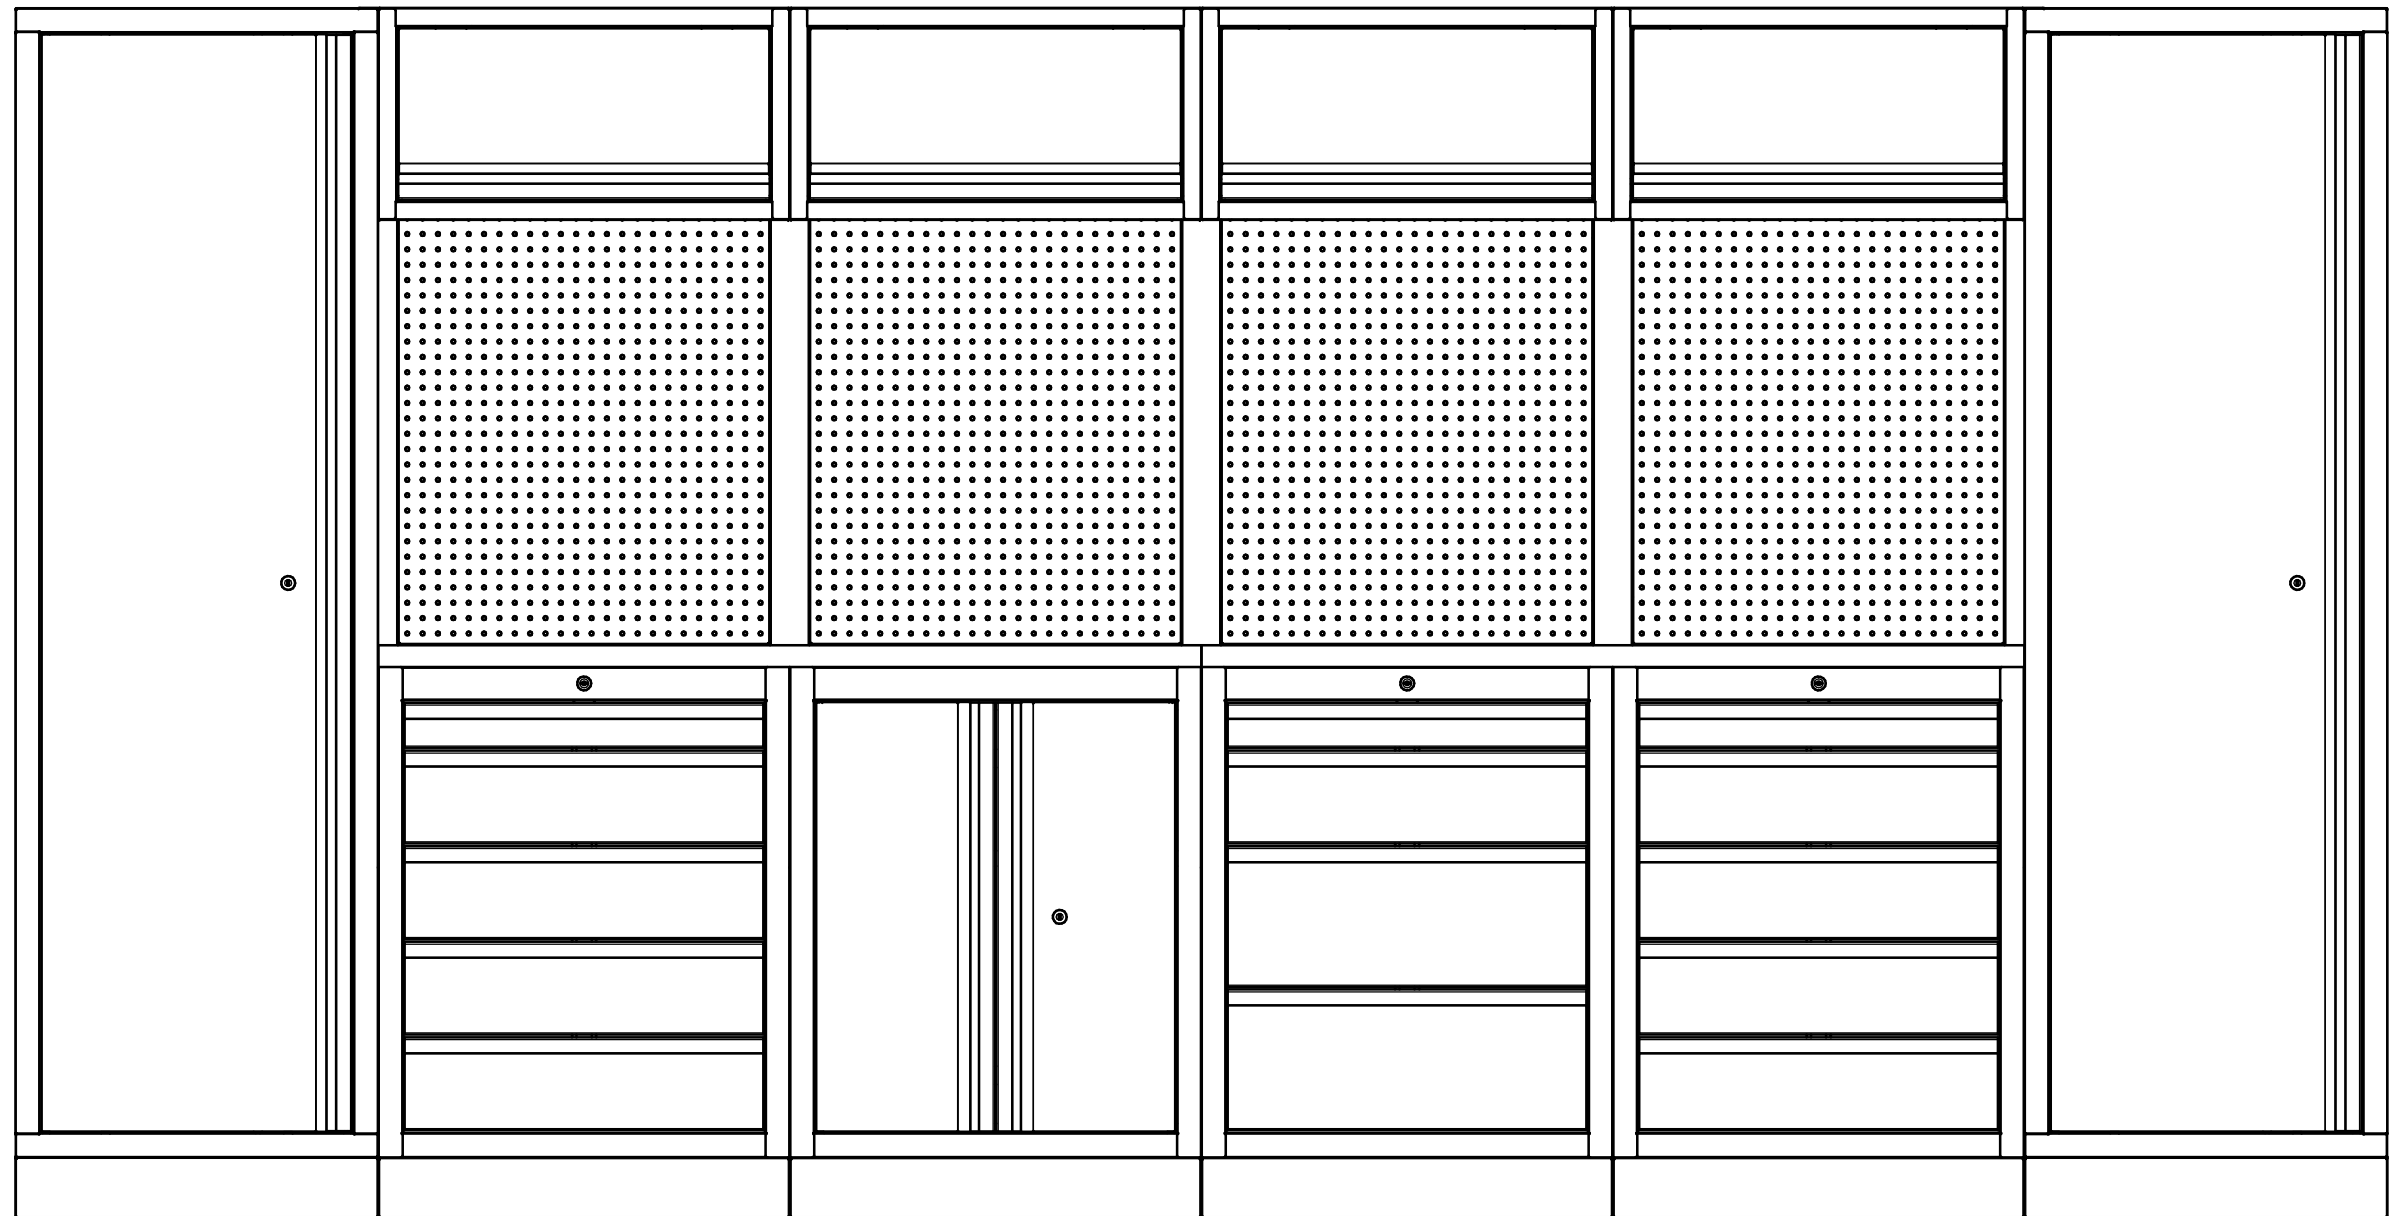

# STORAGE ASSEMBLY INSTRUCTIONS

1.

2.

3.

4.

D8 Spring washer/Federring/Rondelle-ressort

M8X16

D8 Washer/Scheibe/Rondelle