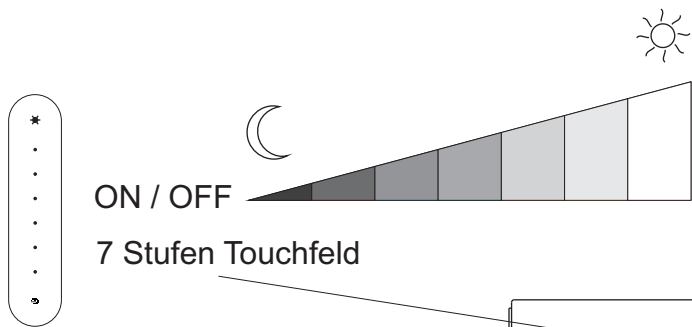

CEE 7/16

12V = 1A

230V 50Hz

ON / OFF

7 Stufen Touchfeld