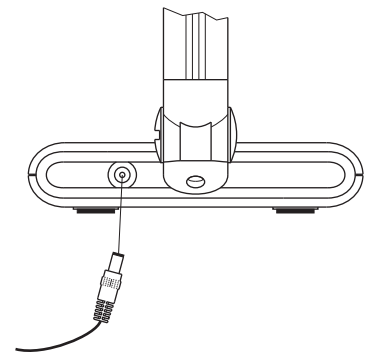

CEE 7/16

12V = 1A

230V 50Hz

ON / OFF

7 Stufen Touchfeld