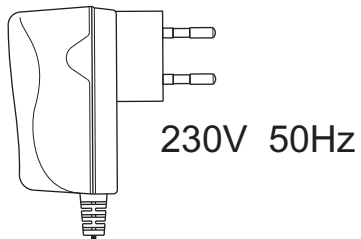

CEE 7/16

12V = 1A

230V 50Hz

ON / OFF

7 Stufen Touchfeld