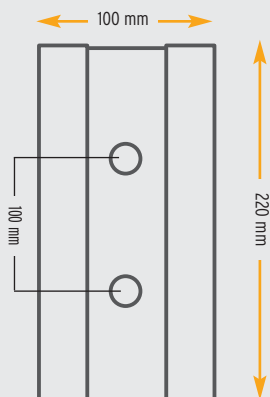

#### Wall Mount XXL/XXXL

[1]

[2]

Wandplatte  
Back plate  
Platine murale

Wandschuhstecker  
Wall receptacle  
Fixation murale