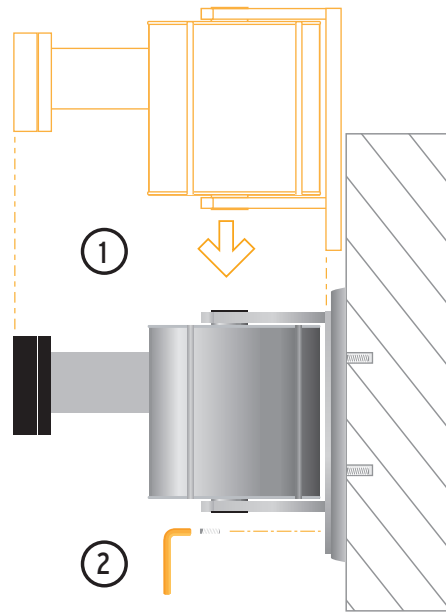

#### Wall Mount XL

#### Wall Mount XXL/XXXL

[1]

[2]

Wandplatte  
Back plate  
Platine murale

Wandschuhstecker  
Wall receptacle  
Fixation murale