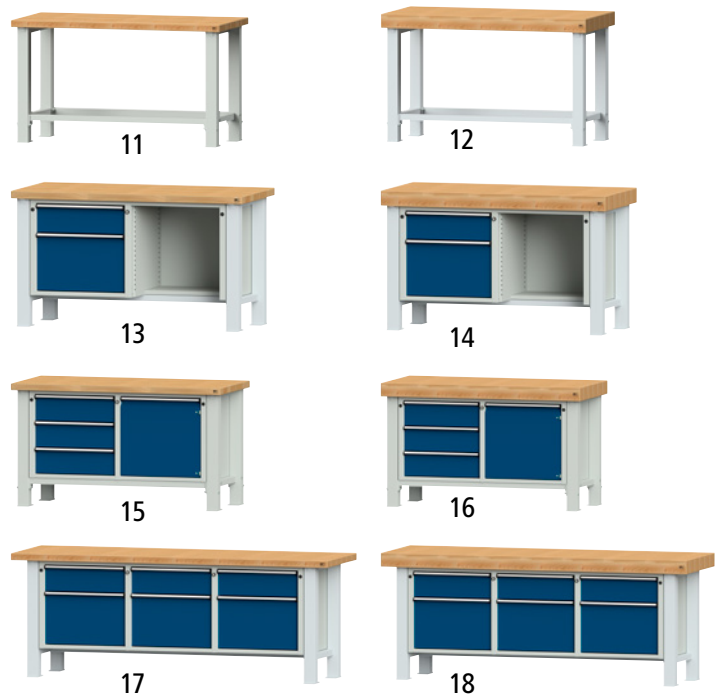

## Heavy duty work tables

- Particularly sturdy work tables – static distributed load approx. 1500 kg
- Multiplex worktop or with zinc plated steel lining – ideal for working with oil, grease and liquids
- Single drawer can be retrofitted on every table (accessory)

Depth: 700 mm. Fittings: base construction. Static distributed load: 1500 kg. Frame material: sheet steel, powder coated. Frame colour: light grey RAL 7035. Working height: 850 mm.

Type of worktop		multiplex worktop	sheet steel
Panel thickness	mm	50	2.5
<b>Width</b>			
1000 mm	Ref. £	▶175 925 3H 429.00	▶175 923 3H 335.00
1500 mm	Ref. £	▶175 930 3H 529.00	▶175 928 3H 445.00
2000 mm	Ref. £	▶175 932 3H 709.00	▶175 918 3H 595.00

### Single drawer

Height: 222 mm. Width: 590 mm. Depth: 600 mm. Internal height: 150 mm. Internal width: 490 mm. Internal depth: 500 mm. Max. load: 50 kg. Weight: 12 kg.

▶Ref. 175 917 3H £ 205.00

**5**  
Year  
Guarantee

Depth: 700 mm. Type of worktop: solid beech, interlocking glued. Body colour: light grey RAL 7035. Frame material: steel, powder coated. Frame design: rectangular tubing, 80 x 80 x 3 mm. Frame colour: light grey RAL 7035.